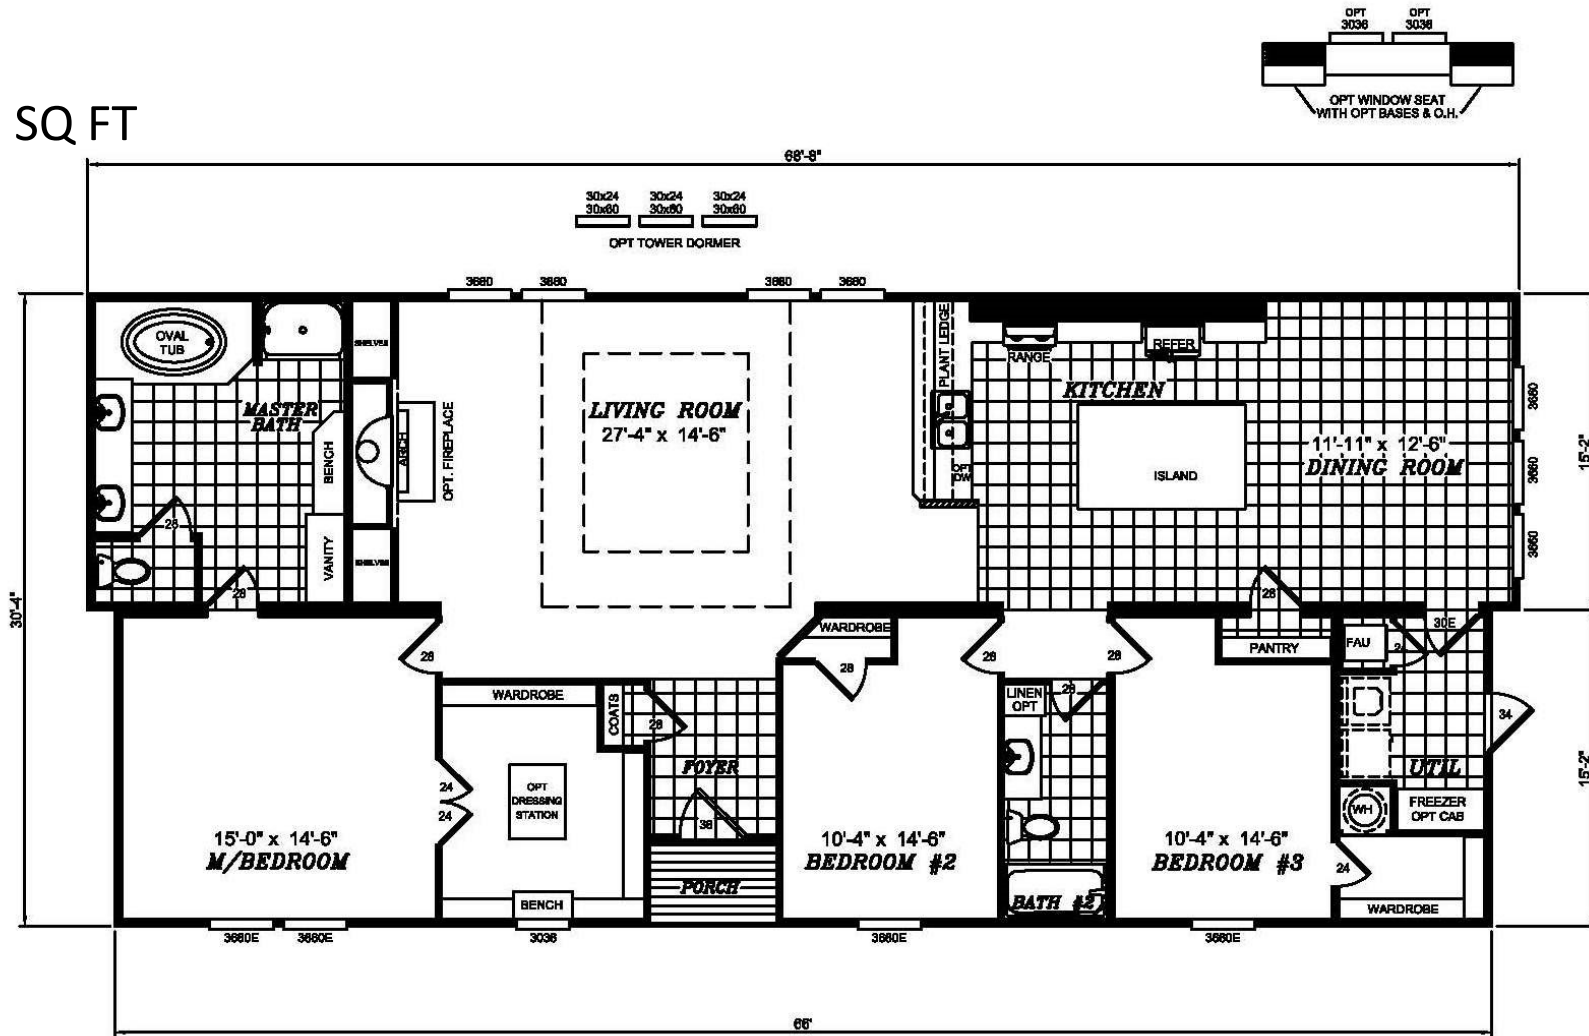

1303

2085 SQ FT

view our display models at 4384 E Interstate 30, Rockwall, Texas 75087

1-877-219-4059 or 972-771-2176

www.RecreationalResortCottages.com

MHDRET00036207/IHB1526