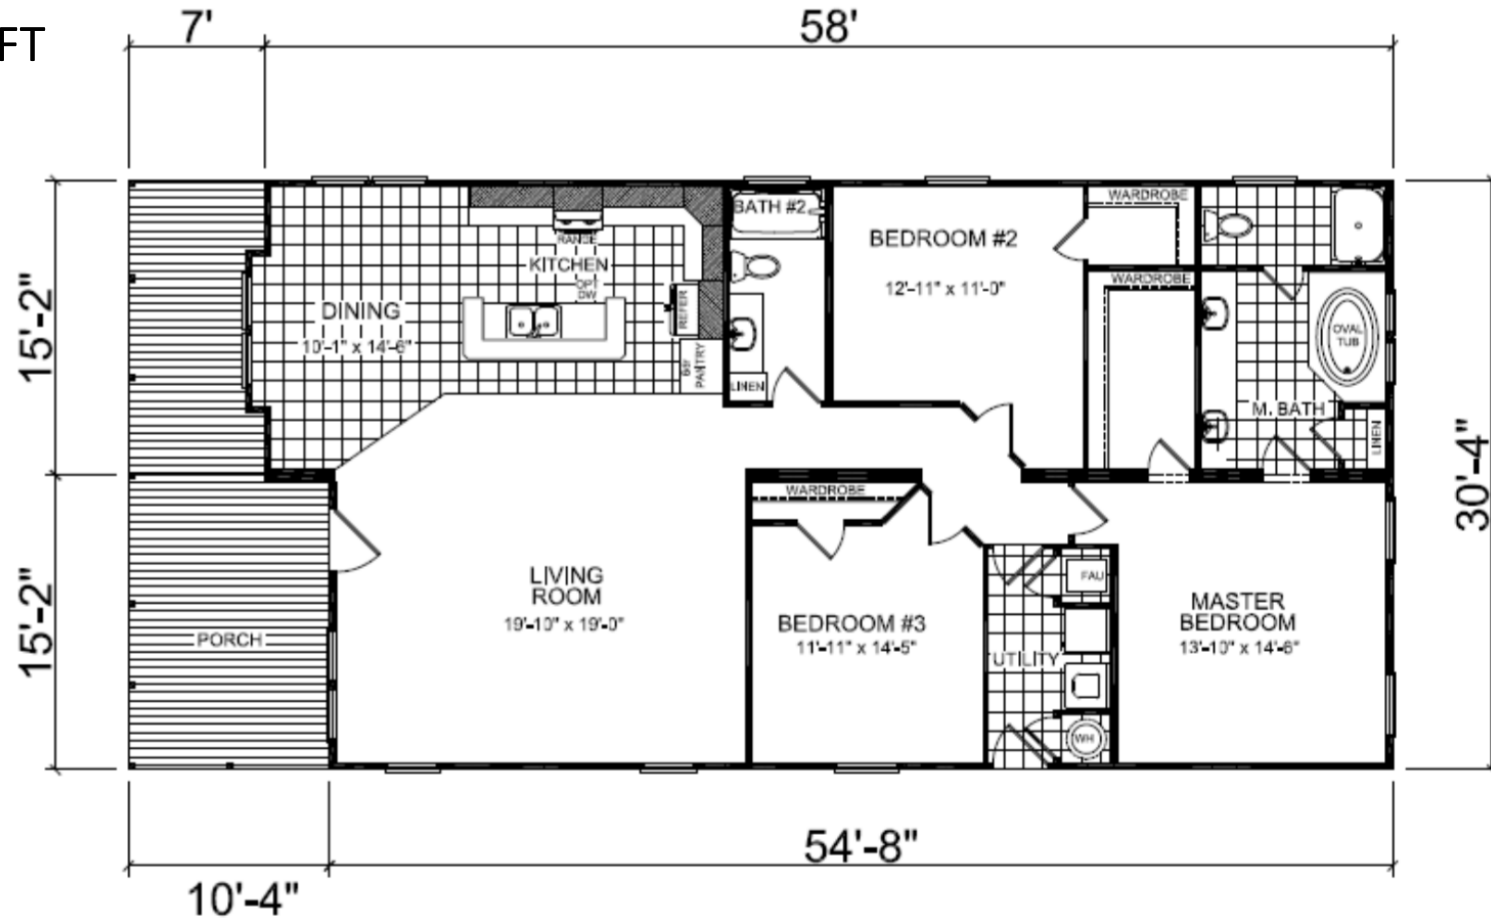

1308

1714 SQ FT

view our display models at 4384 E Interstate 30, Rockwall, Texas 75087

1-877-219-4059 or 972-771-2176

[www.RecreationalResortCottages.com](http://www.RecreationalResortCottages.com)

MHDRET00036207/IHB1526