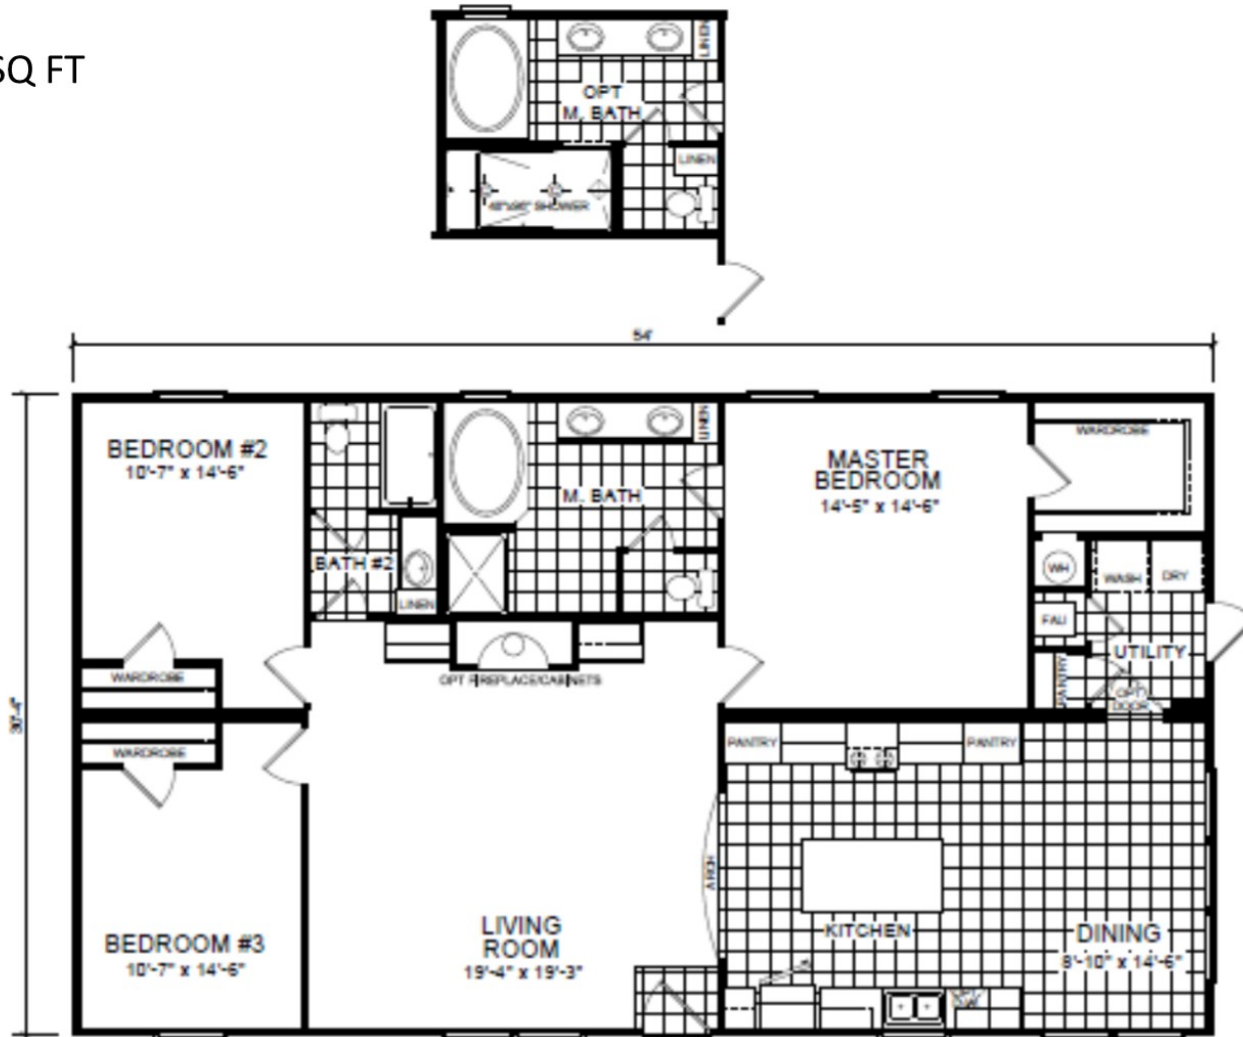

1312

1638 SQ FT

view our display models at 4384 E Interstate 30, Rockwall, Texas 75087

1-877-219-4059 or 972-771-2176

[www.RecreationalResortCottages.com](http://www.RecreationalResortCottages.com)

MHDRET00036207/IHB1526