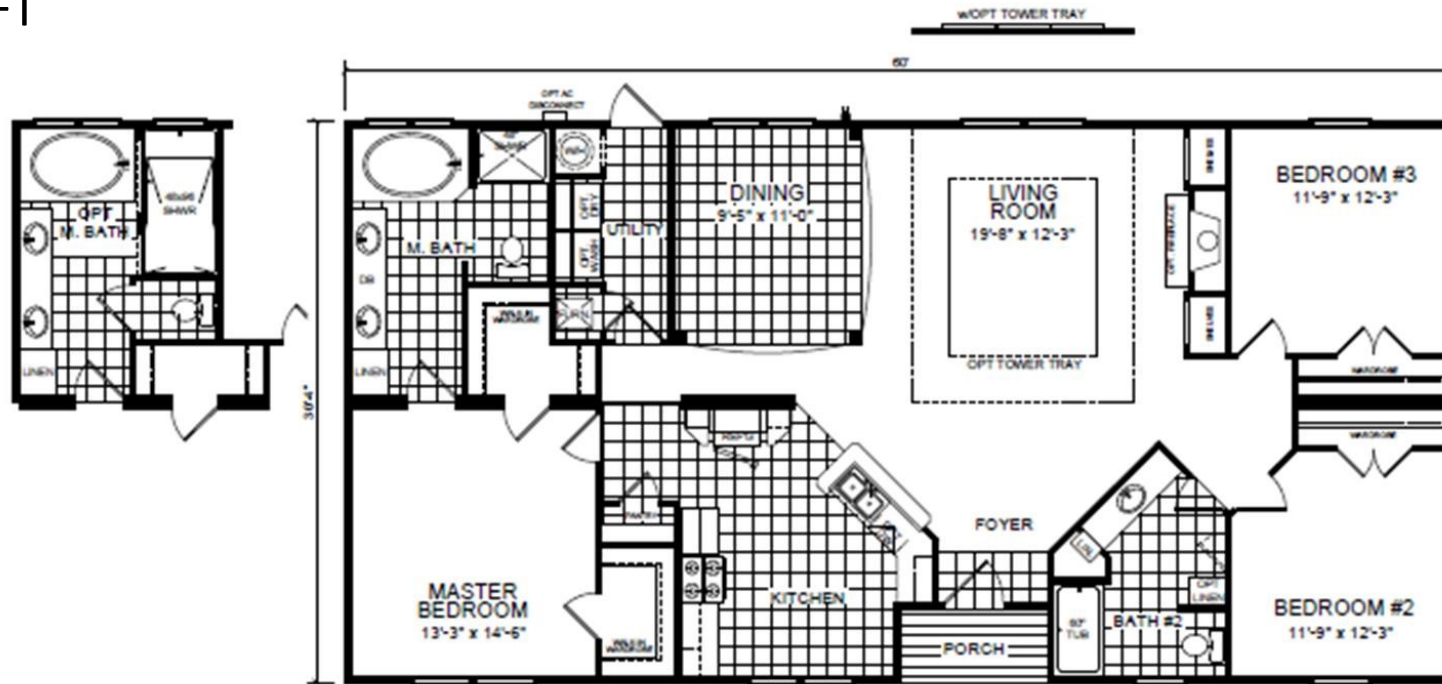

1315

1820 SQ FT

view our display models at 4384 E Interstate 30, Rockwall, Texas 75087

1-877-219-4059 or 972-771-2176

[www.RecreationalResortCottages.com](http://www.RecreationalResortCottages.com)

MHDRET00036207/IHB1526