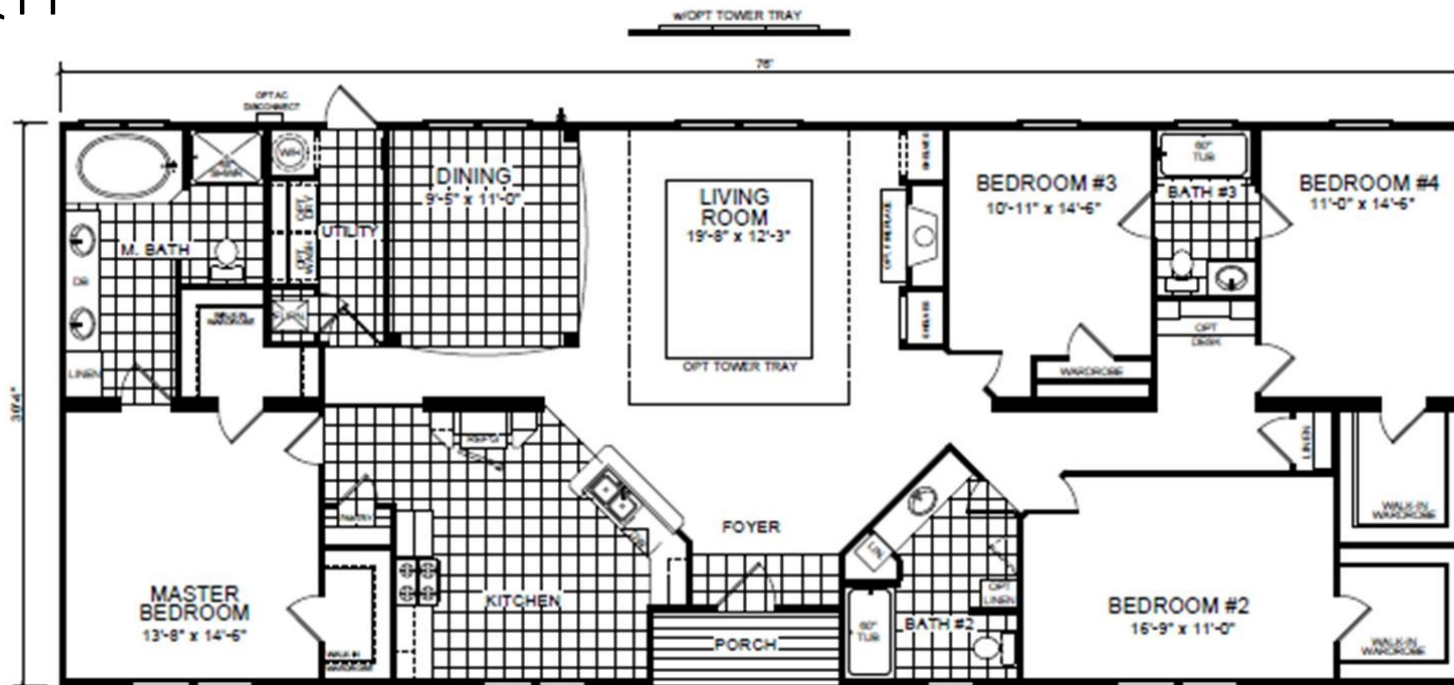

1316

2305 SQ FT

view our display models at 4384 E Interstate 30, Rockwall, Texas 75087

1-877-219-4059 or 972-771-2176

www.RecreationalResortCottages.com

MHDRET00036207/IHB1526