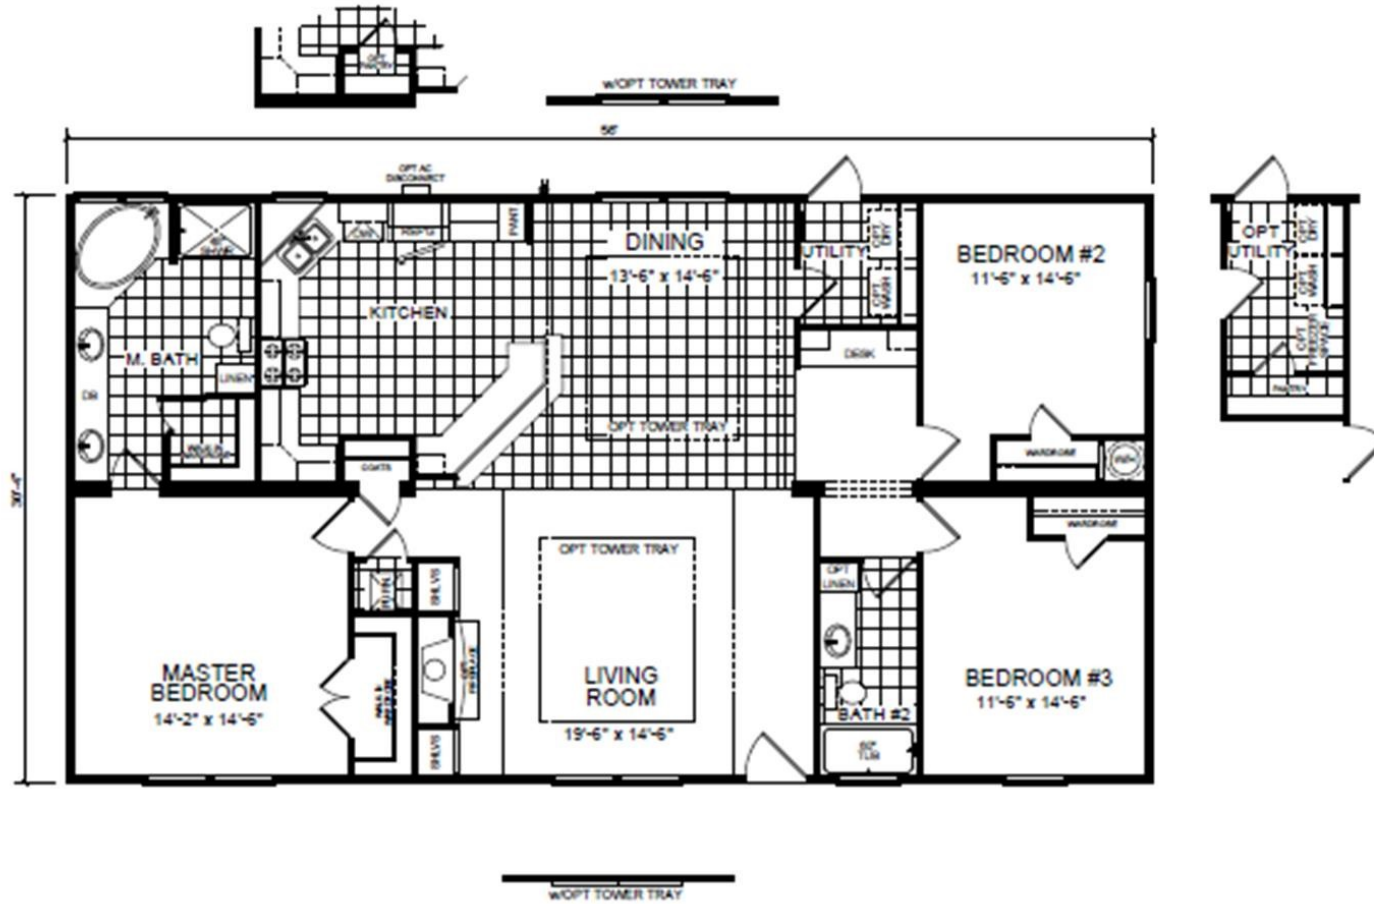

1320

1698 SQ FT

view our display models at 4384 E Interstate 30, Rockwall, Texas 75087

1-877-219-4059 or 972-771-2176

[www.RecreationalResortCottages.com](http://www.RecreationalResortCottages.com)

MHDRET00036207/IHB1526