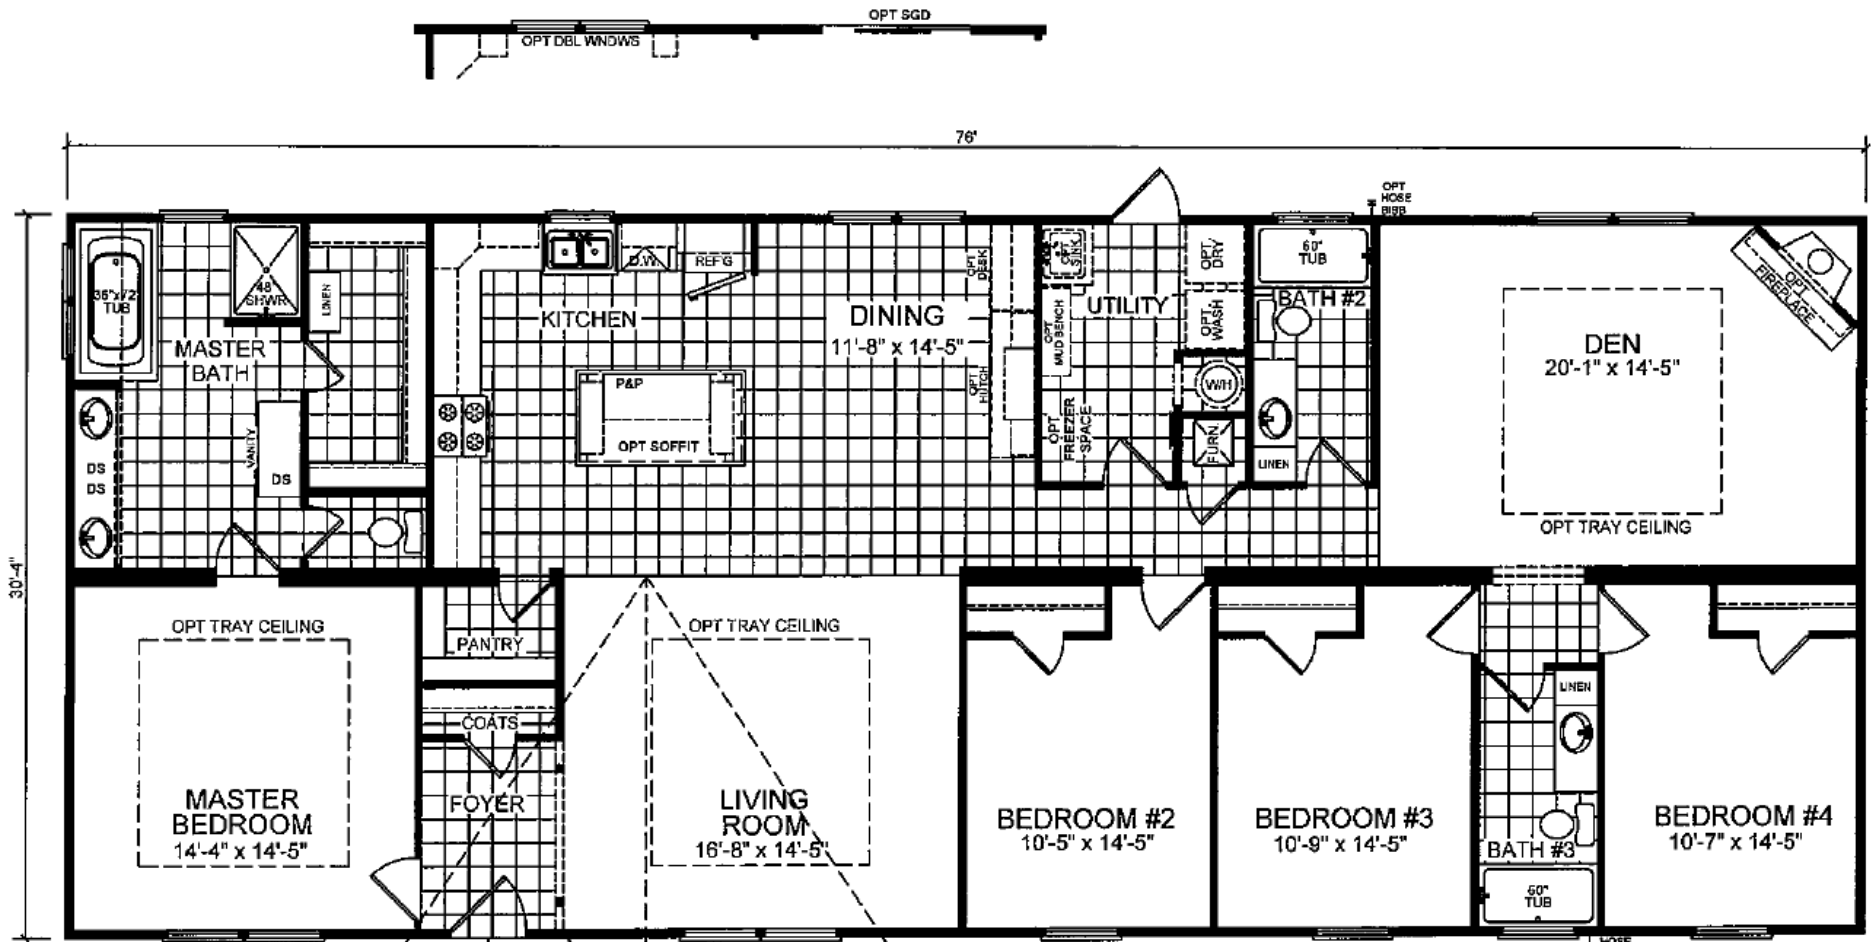

1323

2305 SQ FT

view our display models at 4384 E Interstate 30, Rockwall, Texas 75087

1-877-219-4059 or 972-771-2176

www.CabinSupercenter.com

www.ParkModelSupercenter.com

MHDRET00036207/IHB1526