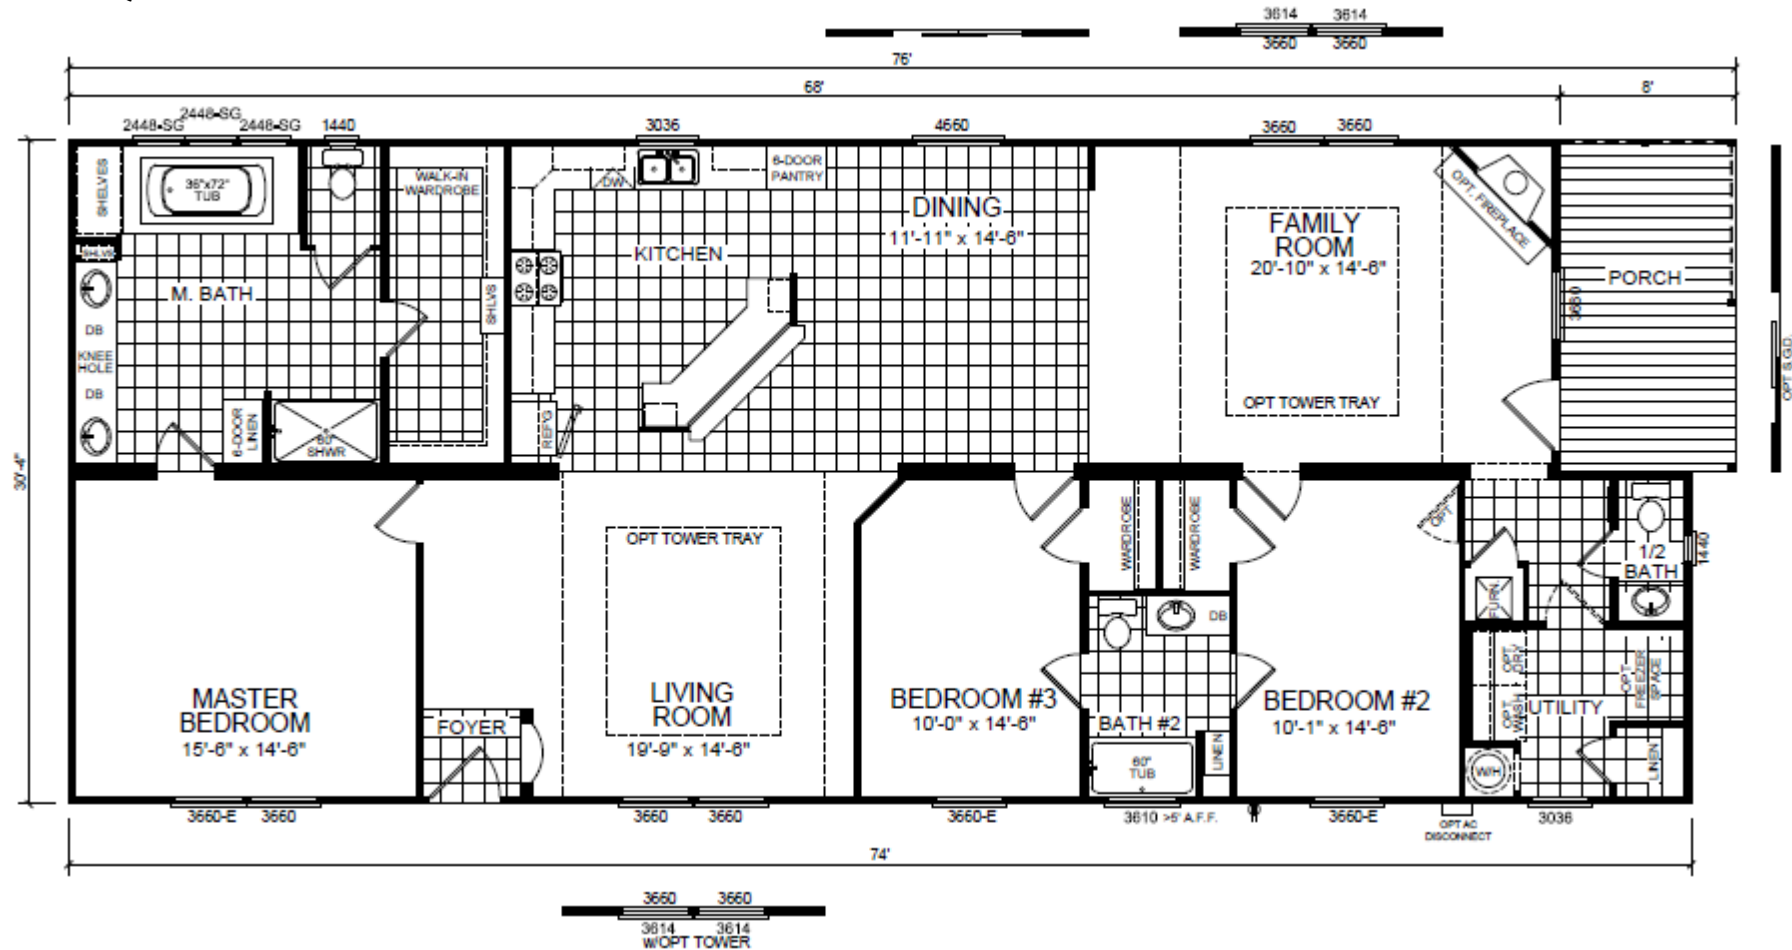

1327

2305 SQ FT

view our display models at 4384 E Interstate 30, Rockwall, Texas 75087

1-877-219-4059 or 972-771-2176

[www.CabinSupercenter.com](http://www.CabinSupercenter.com)

[www.ParkModelSupercenter.com](http://www.ParkModelSupercenter.com)