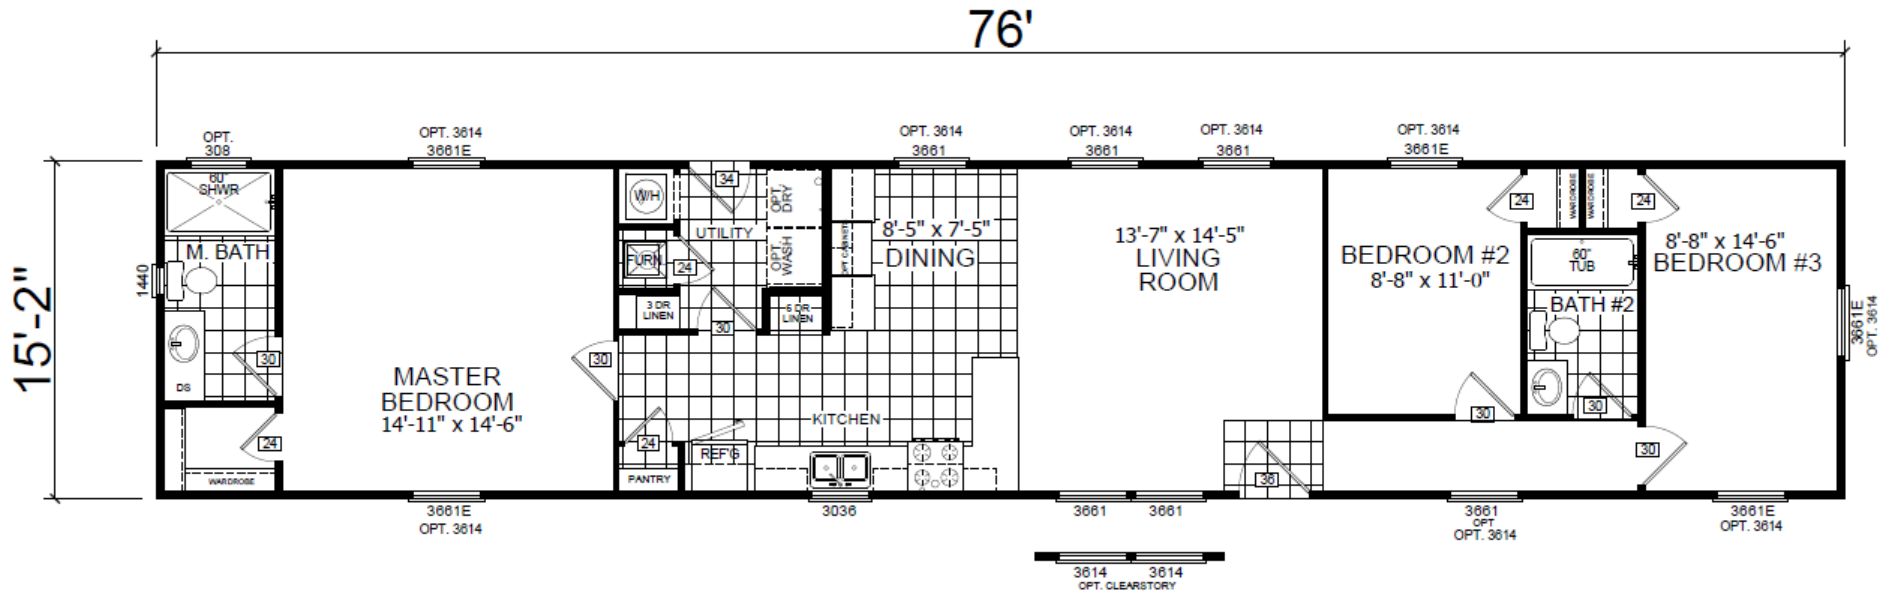

1676A

1153 SQ FT

view our display models at 4384 E Interstate 30, Rockwall, Texas 75087

1-877-219-4059 or 972-771-2176

www.CabinSupercenter.com

www.ParkModelSupercenter.com

MHDRET00036207/IHB1526