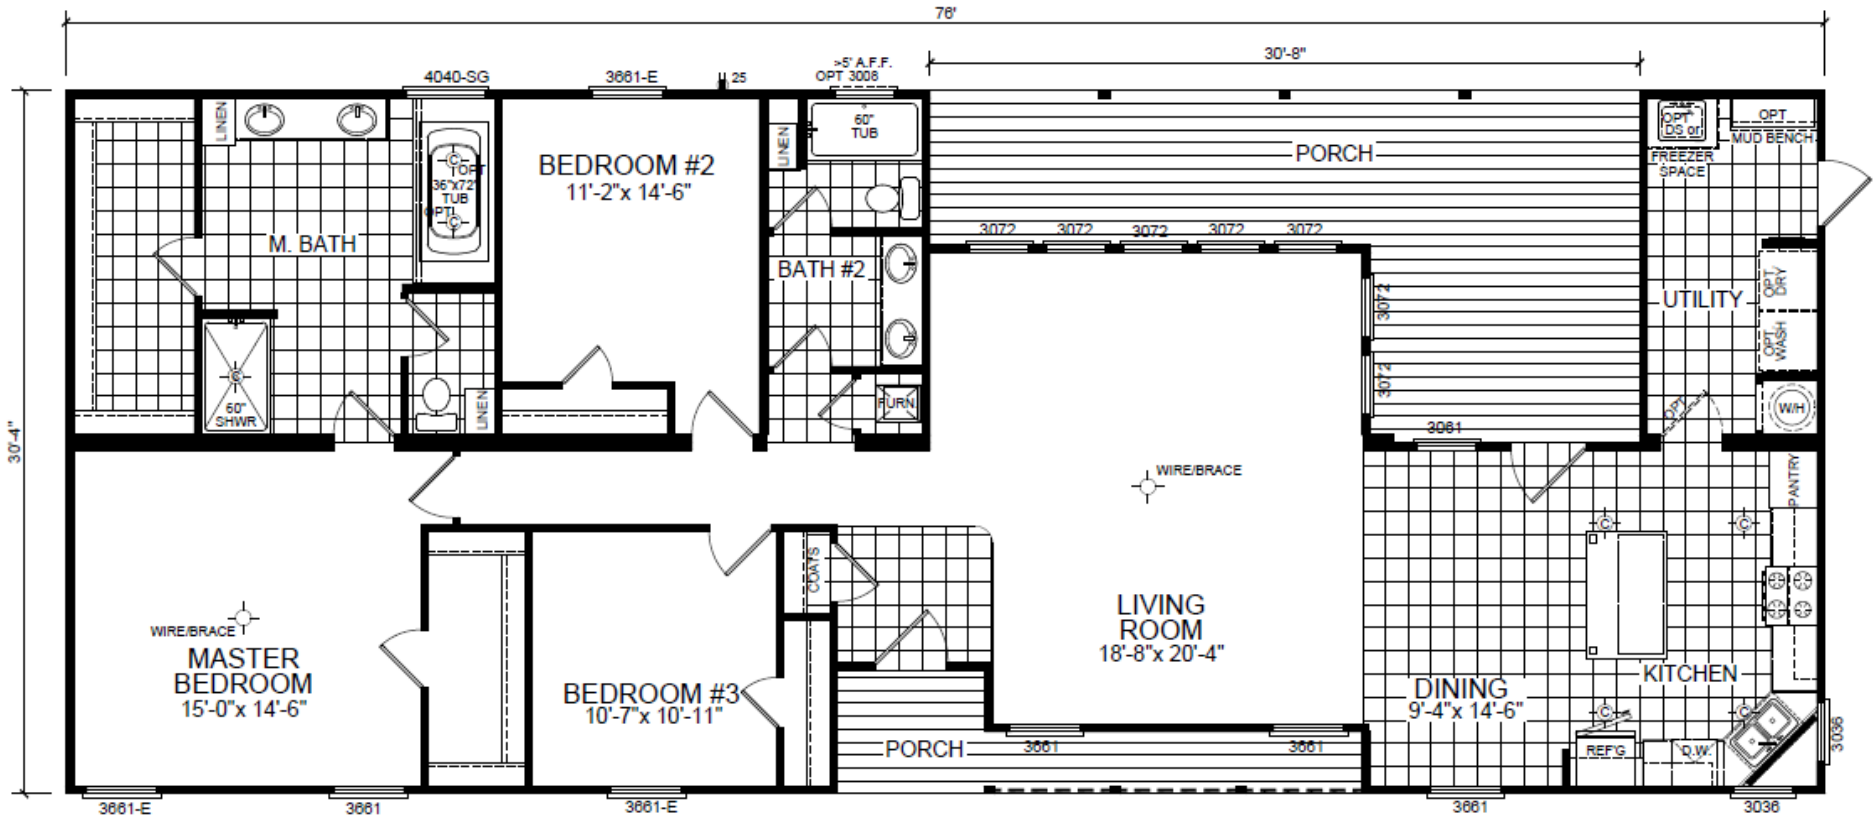

# 3276

1939 SQ FT

view our display models at 4384 E Interstate 30, Rockwall, Texas 75087

1-877-219-4059 or 972-771-2176

[www.CabinSupercenter.com](http://www.CabinSupercenter.com)

[www.ParkModelSupercenter.com](http://www.ParkModelSupercenter.com)