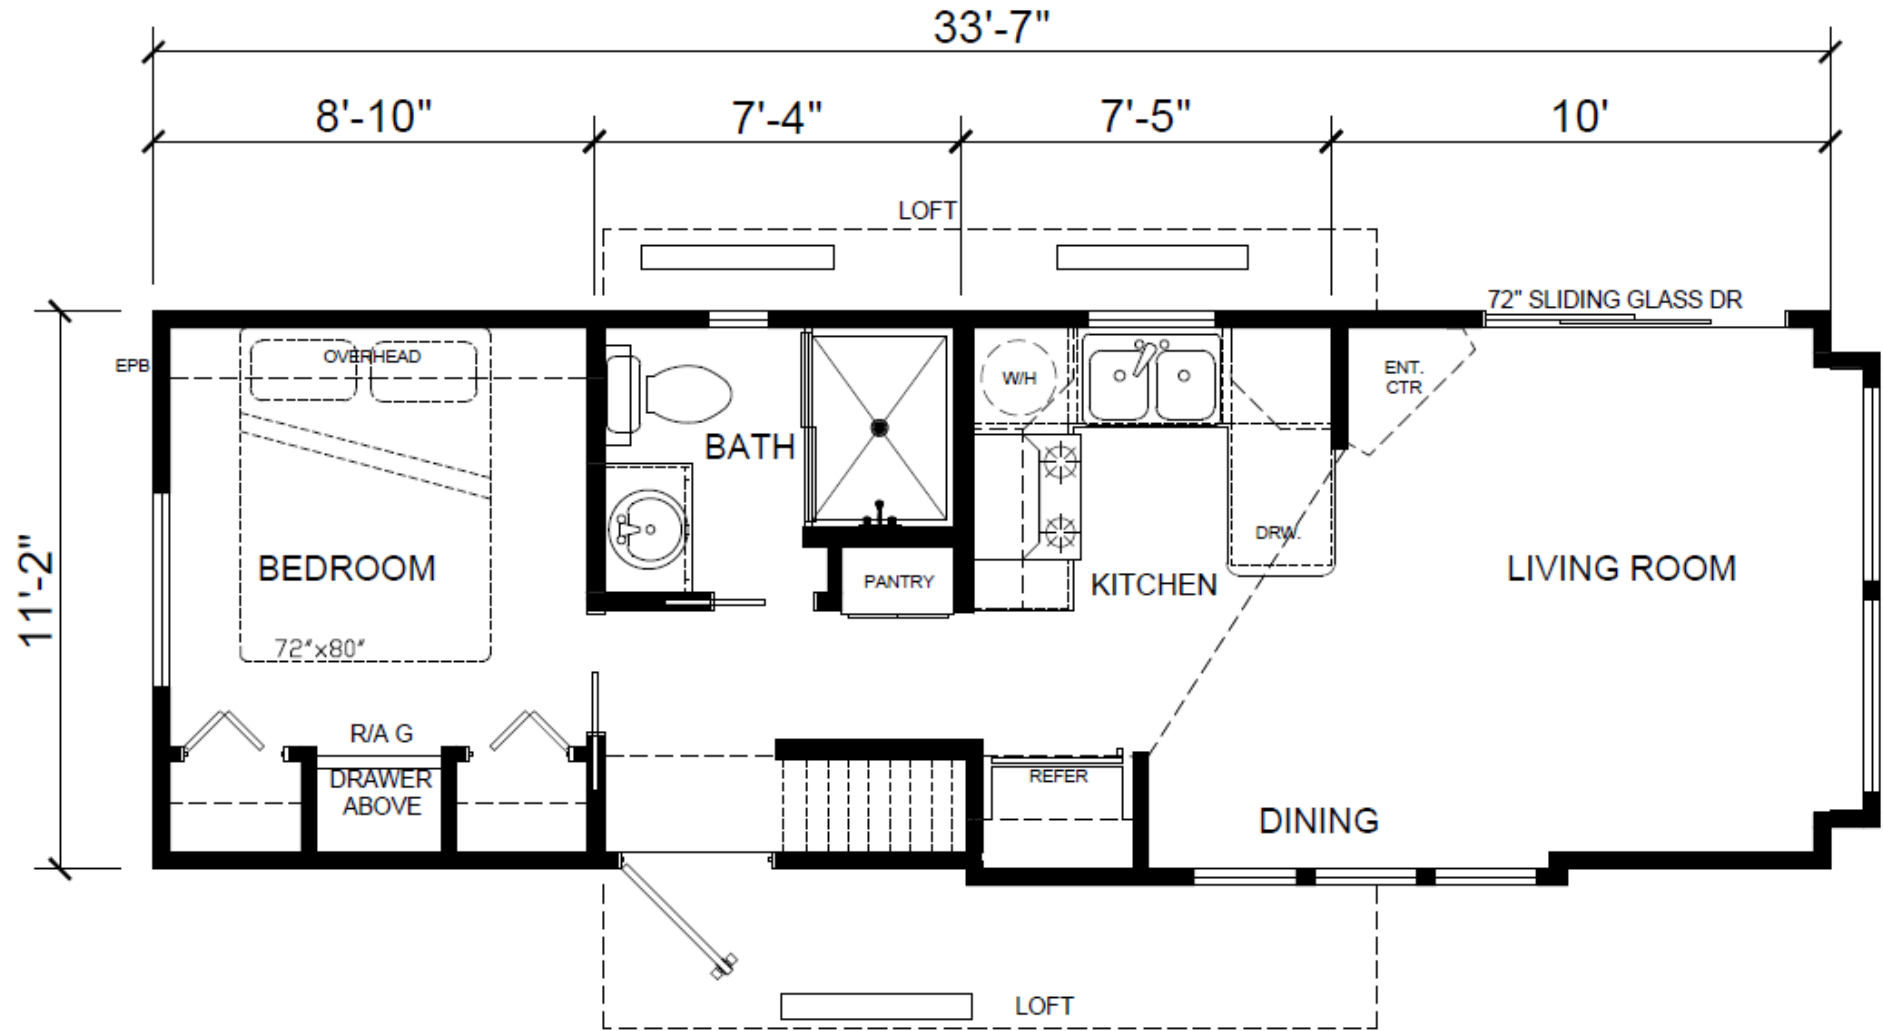

The JT—508SL

399 SQ FT

view our display models at 4384 E Interstate 30, Rockwall, Texas 75087

1-877-219-4059 or 972-771-2176

www.CabinSupercenter.com

www.ParkModelSupercenter.com

MHDRET00036207/IHB1526