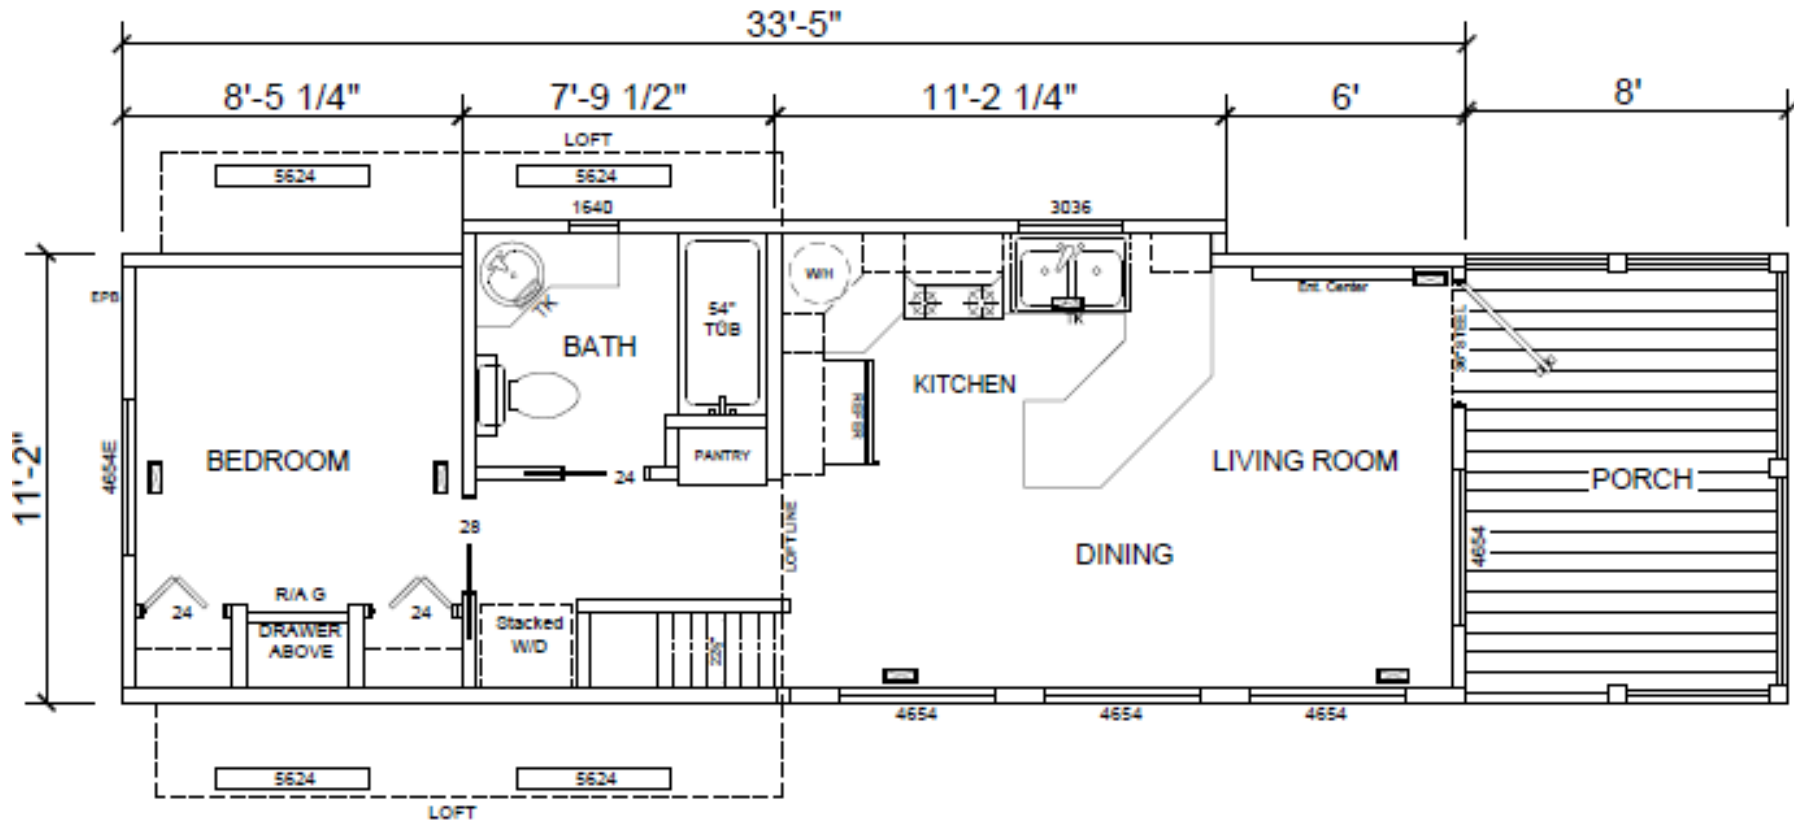

561SL

399 SQ FT

view our display models at 4384 E Interstate 30, Rockwall, Texas 75087

1-877-219-4059 or 972-771-2176

www.CabinSupercenter.com

www.ParkModelSupercenter.com

MHDRET00036207/IHB1526

Due to continuous improvements, regulations, and material/product changes, floorplan specifications may change without notice.