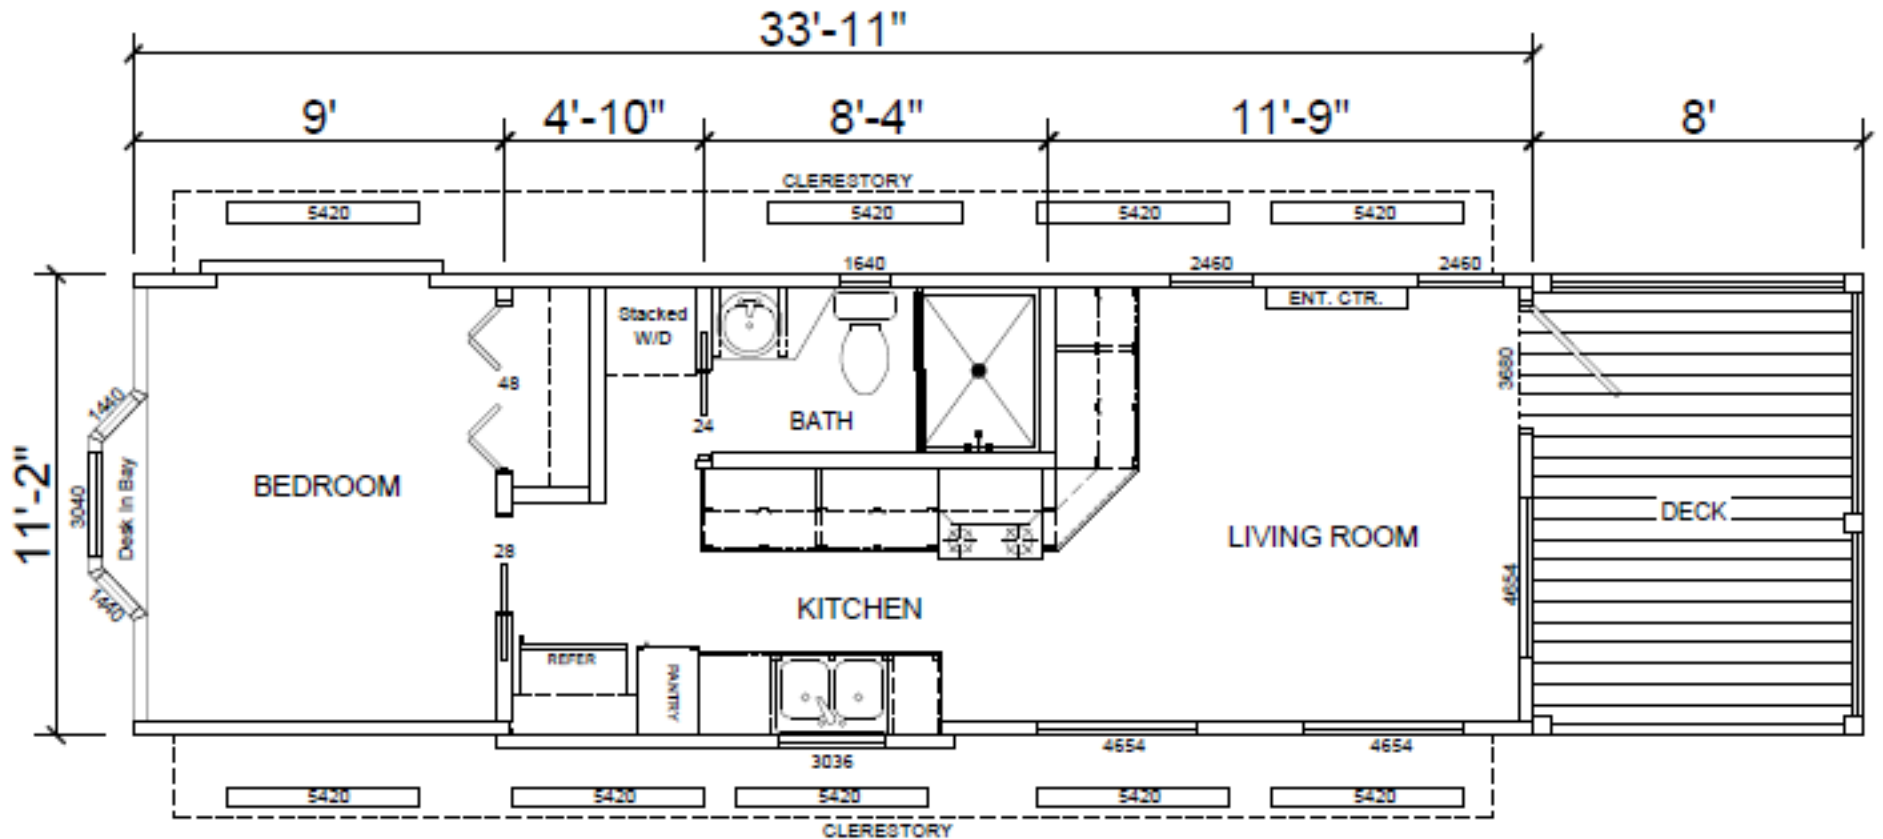

# P-566FP

399 SQ FT

view our display models at 4384 E Interstate 30, Rockwall, Texas 75087

1-877-219-4059 or 972-771-2176

[www.CabinSupercenter.com](http://www.CabinSupercenter.com)

[www.ParkModelSupercenter.com](http://www.ParkModelSupercenter.com)

MHDRET00036207/IHB1526

*Due to continuous improvements, regulations, and material/product changes, floorplan specifications may change without notice.*