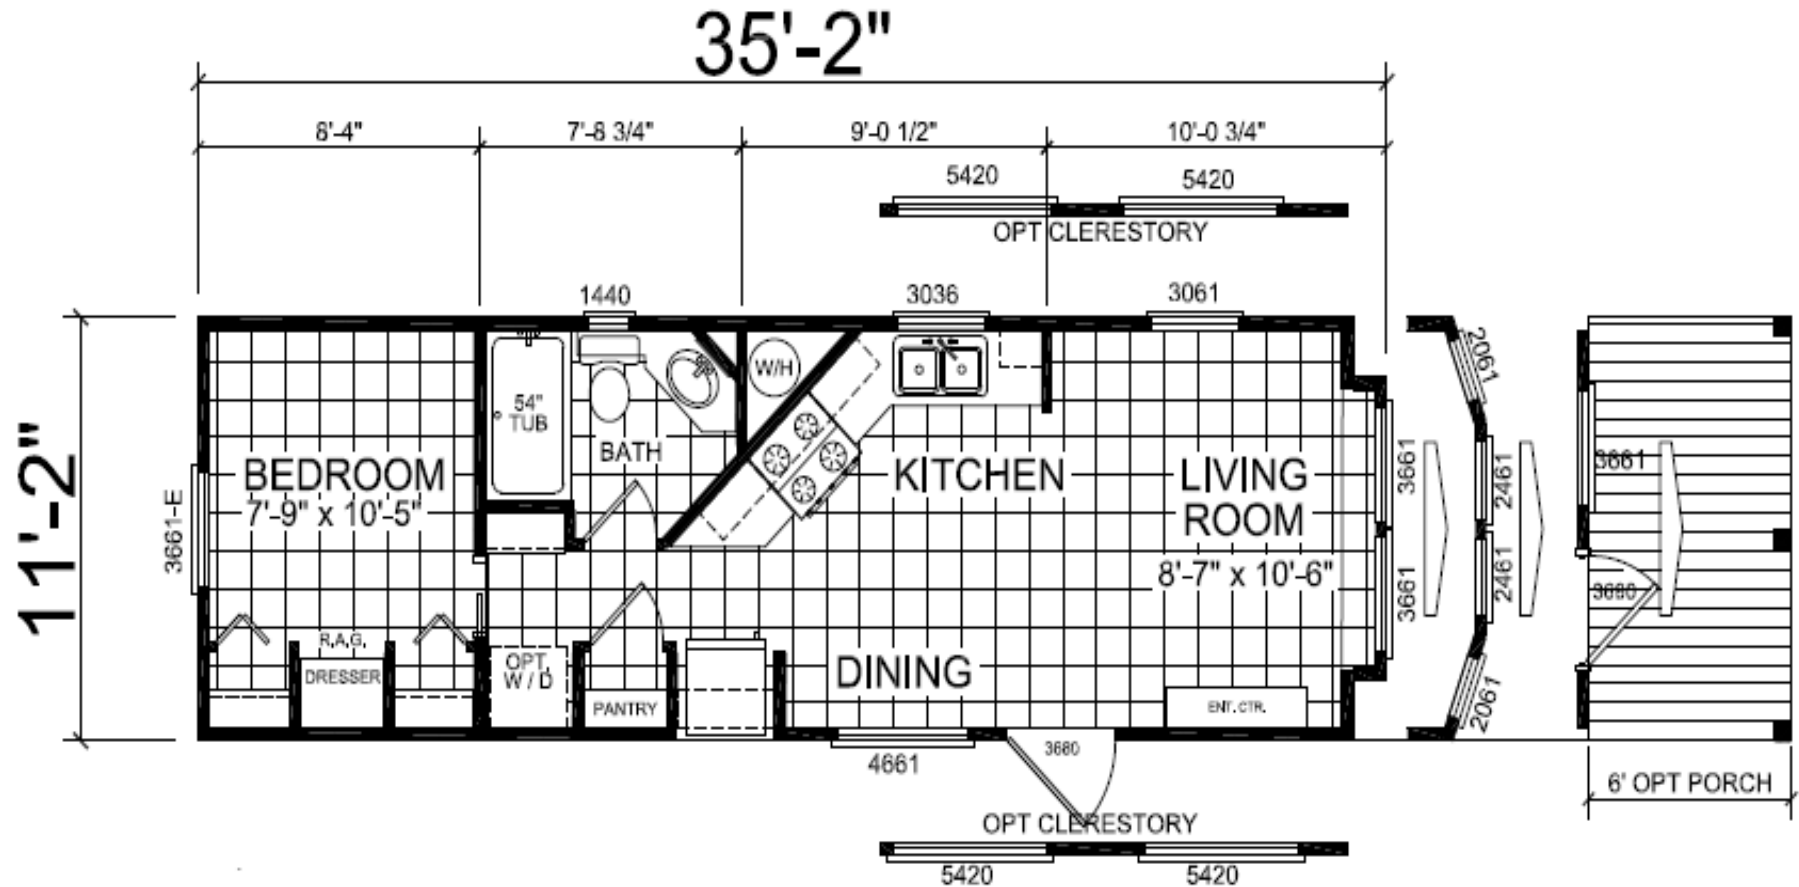

A-507

399 SQ FT

view our display models at 4384 E Interstate 30, Rockwall, Texas 75087

1-877-219-4059 or 972-771-2176

www.CabinSupercenter.com

www.ParkModelSupercenter.com

MHDRET00036207/IHB1526