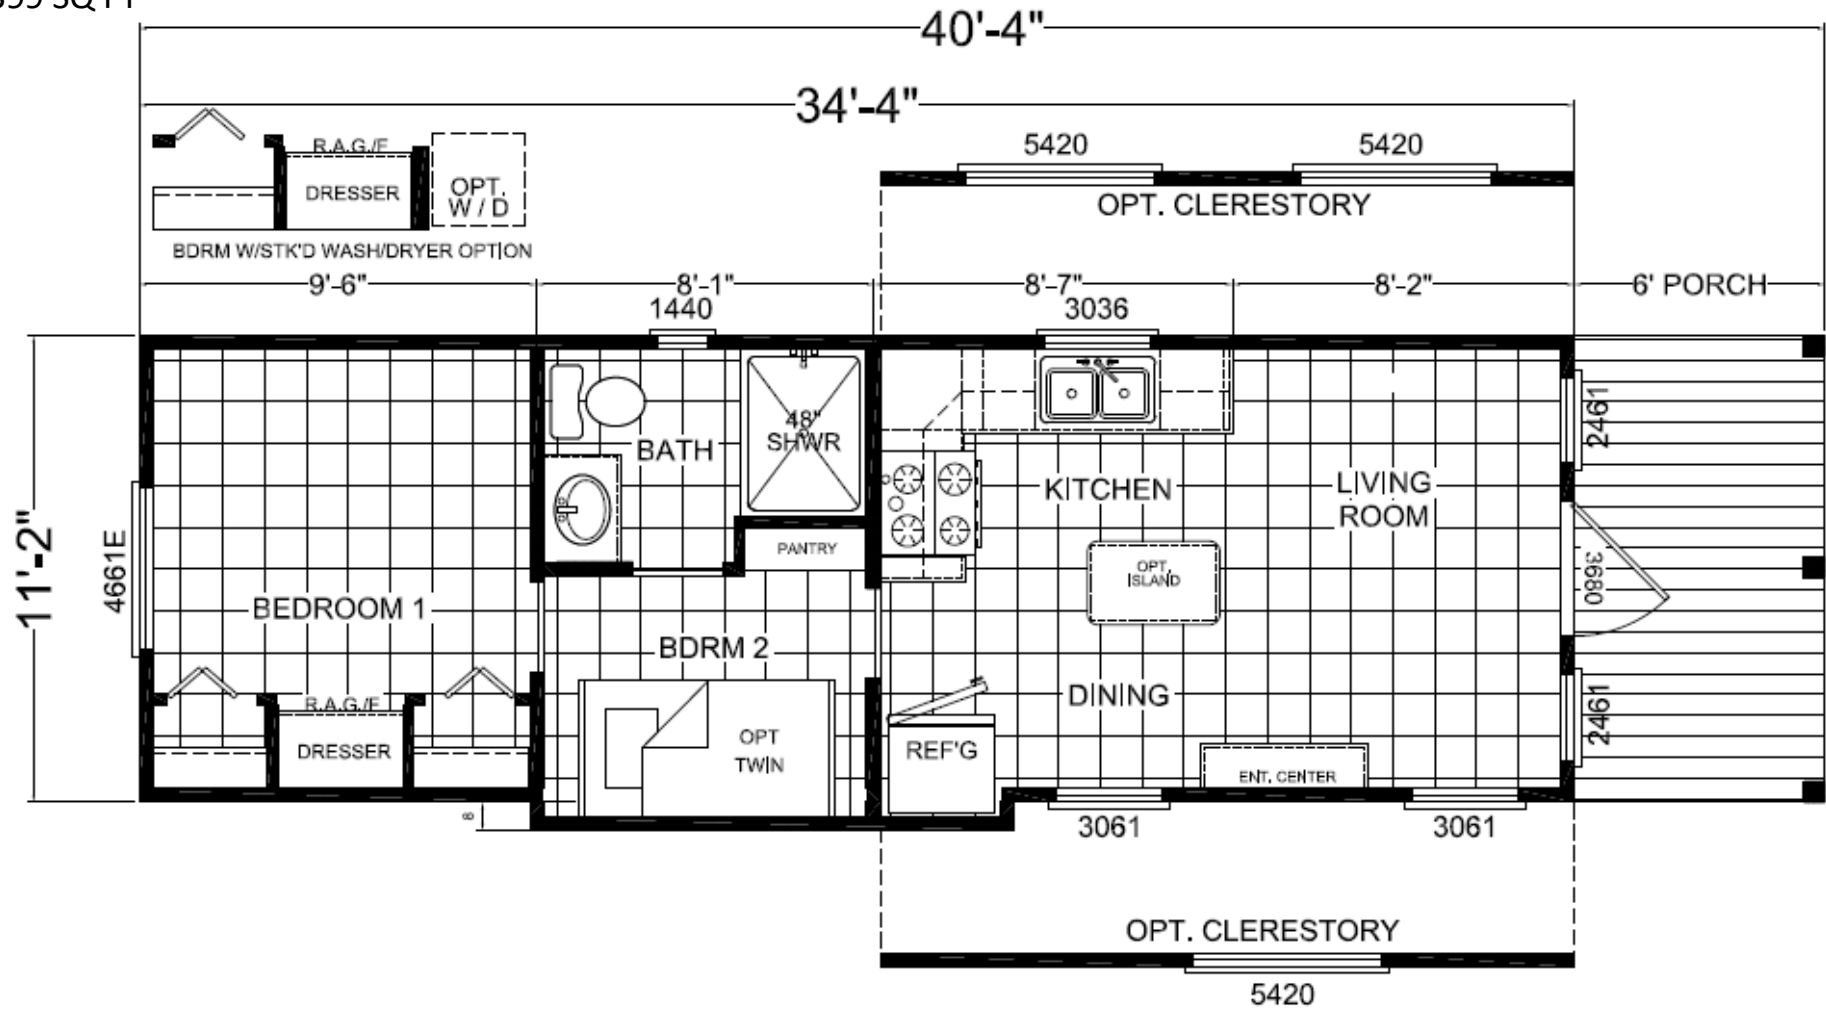

APH-529

399 SQ FT

view our display models at 4384 E Interstate 30, Rockwall, Texas 75087

1-877-219-4059 or 972-771-2176

www.CabinSupercenter.com

www.ParkModelSupercenter.com

MHDRET00036207/IHB1526