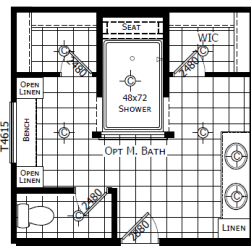

Athens Park Homes Classic 1303 with modified kitchen and NEW OPTIONAL MASTER BATH

view our display models at 4384 E Interstate 30, Rockwall, Texas 75087

1-877-219-4059 or 972-771-2176

www.RCRCRockwall.com