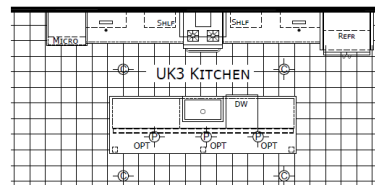

Athens Park Homes Classic 1303 with modified kitchen and NEW OPTIONAL MASTER BATH

view our display models at 4384 E Interstate 30, Rockwall, Texas 75087

1-877-219-4059 or 972-771-2176

www.RCRCRockwall.com