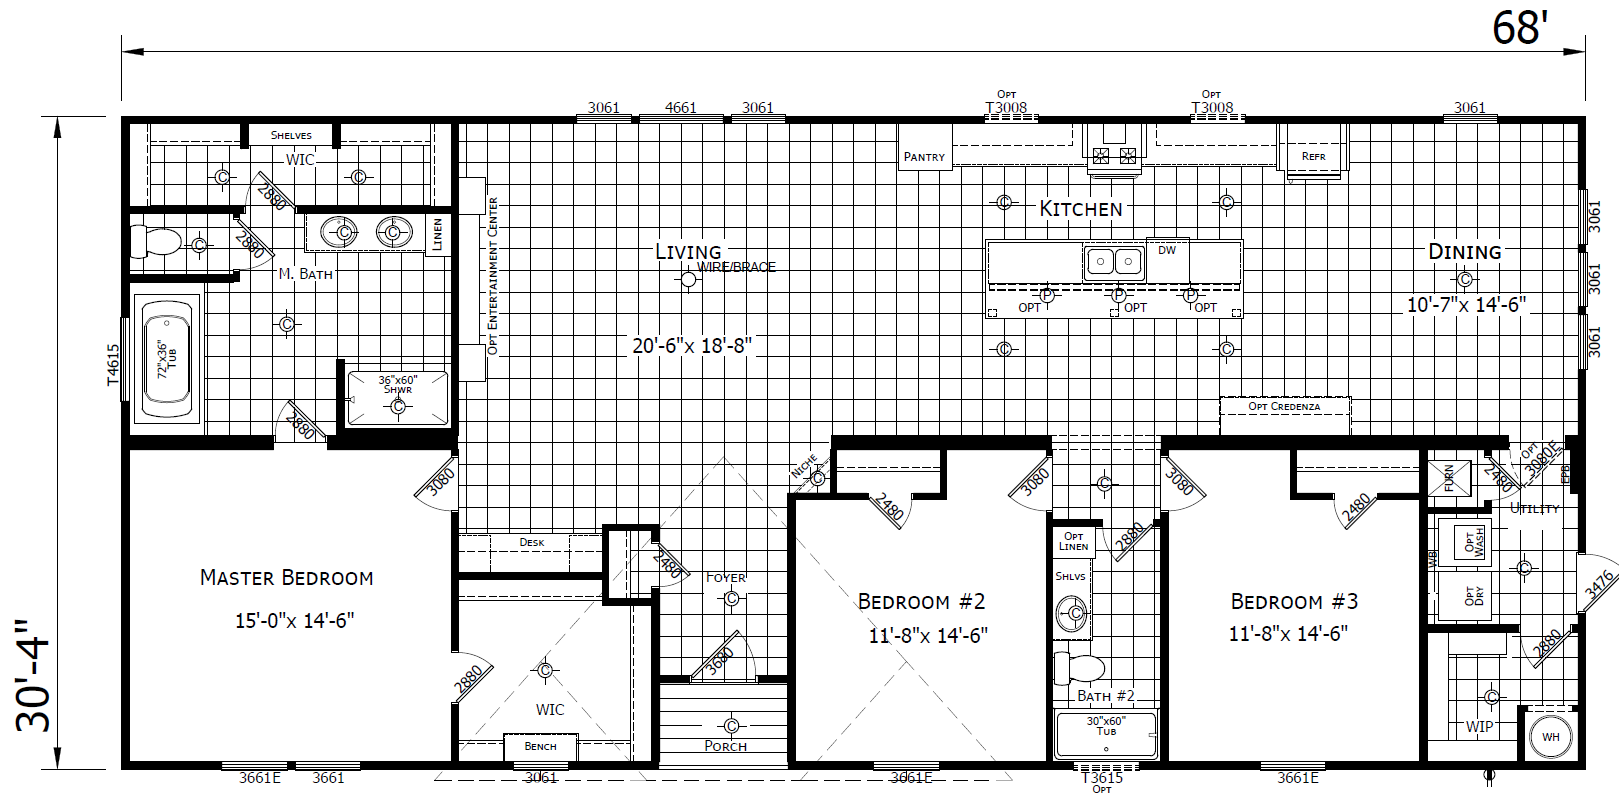

Athens Park Homes Classic 1303 with modified kitchen and NEW OPTIONAL MASTER BATH

view our display models at 4384 E Interstate 30, Rockwall, Texas 75087

1-877-219-4059 or 972-771-2176

www.RCRCRockwall.com

MHDRET00036207/IHB1526

Due to continuous improvements, regulations, and material/product changes, floorplan specifications may change without notice.