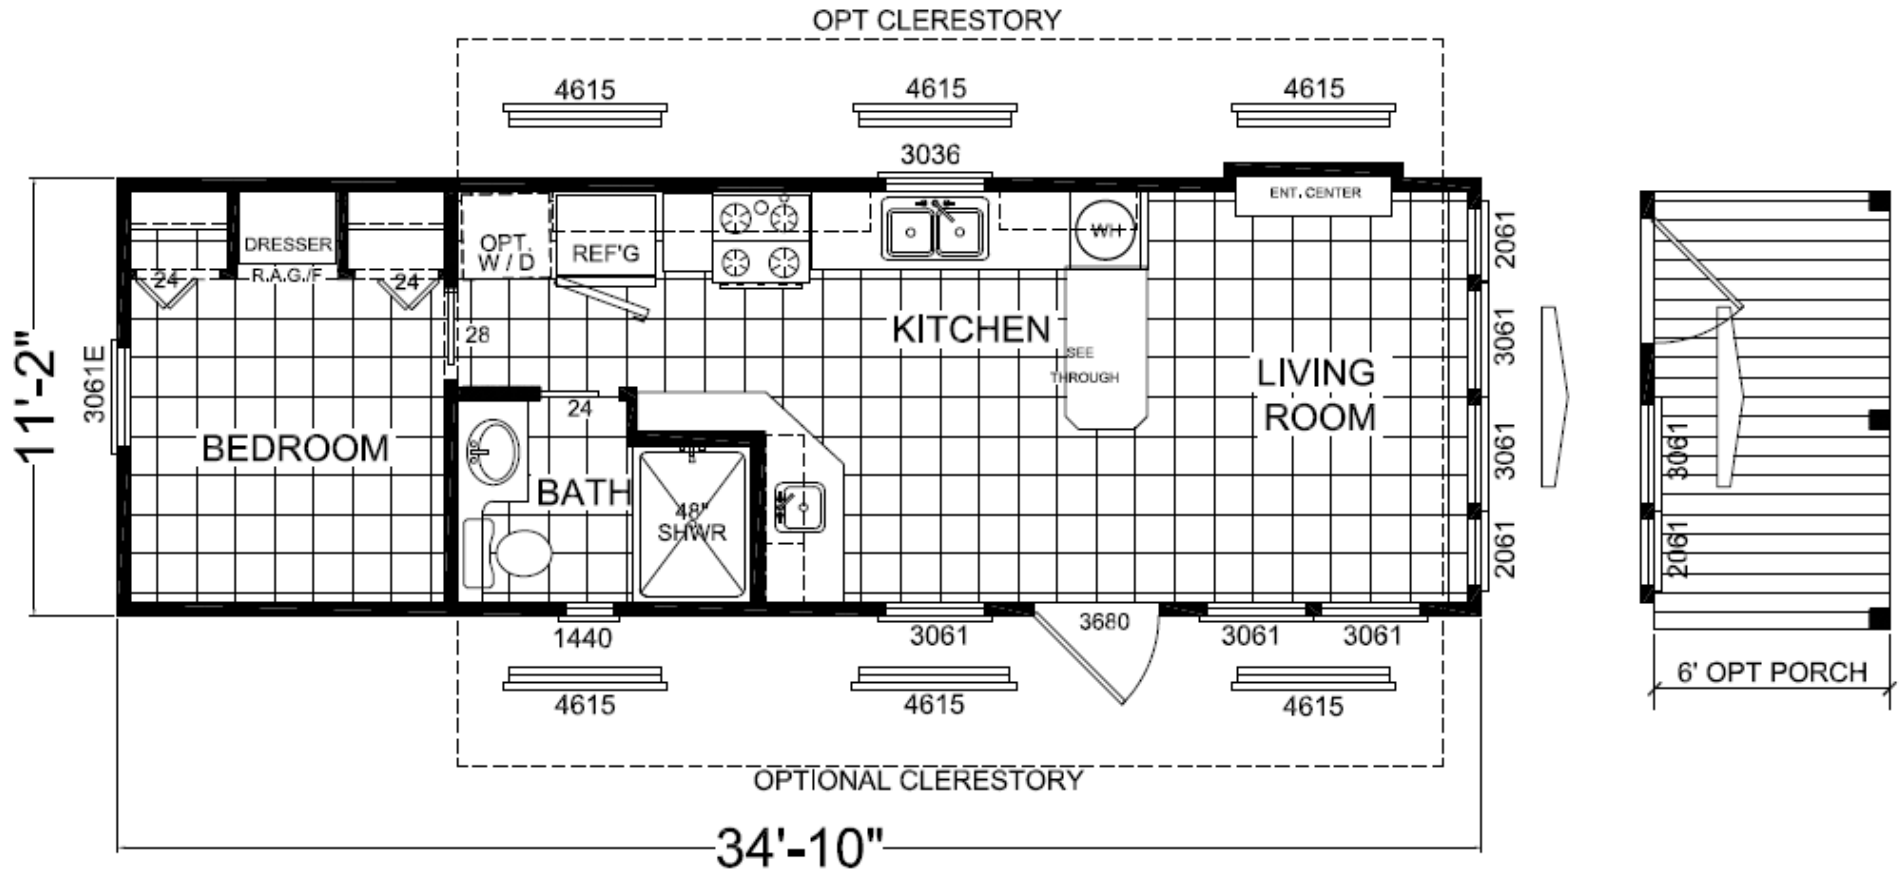

APH 528

399 SQFT

view our display models at 4384 E Interstate 30, Rockwall, Texas 75087

1-877-219-4059 or 972-771-2176

www.CabinSupercenter.com

www.ParkModelSupercenter.com

MHDRET00036207/IHB1526