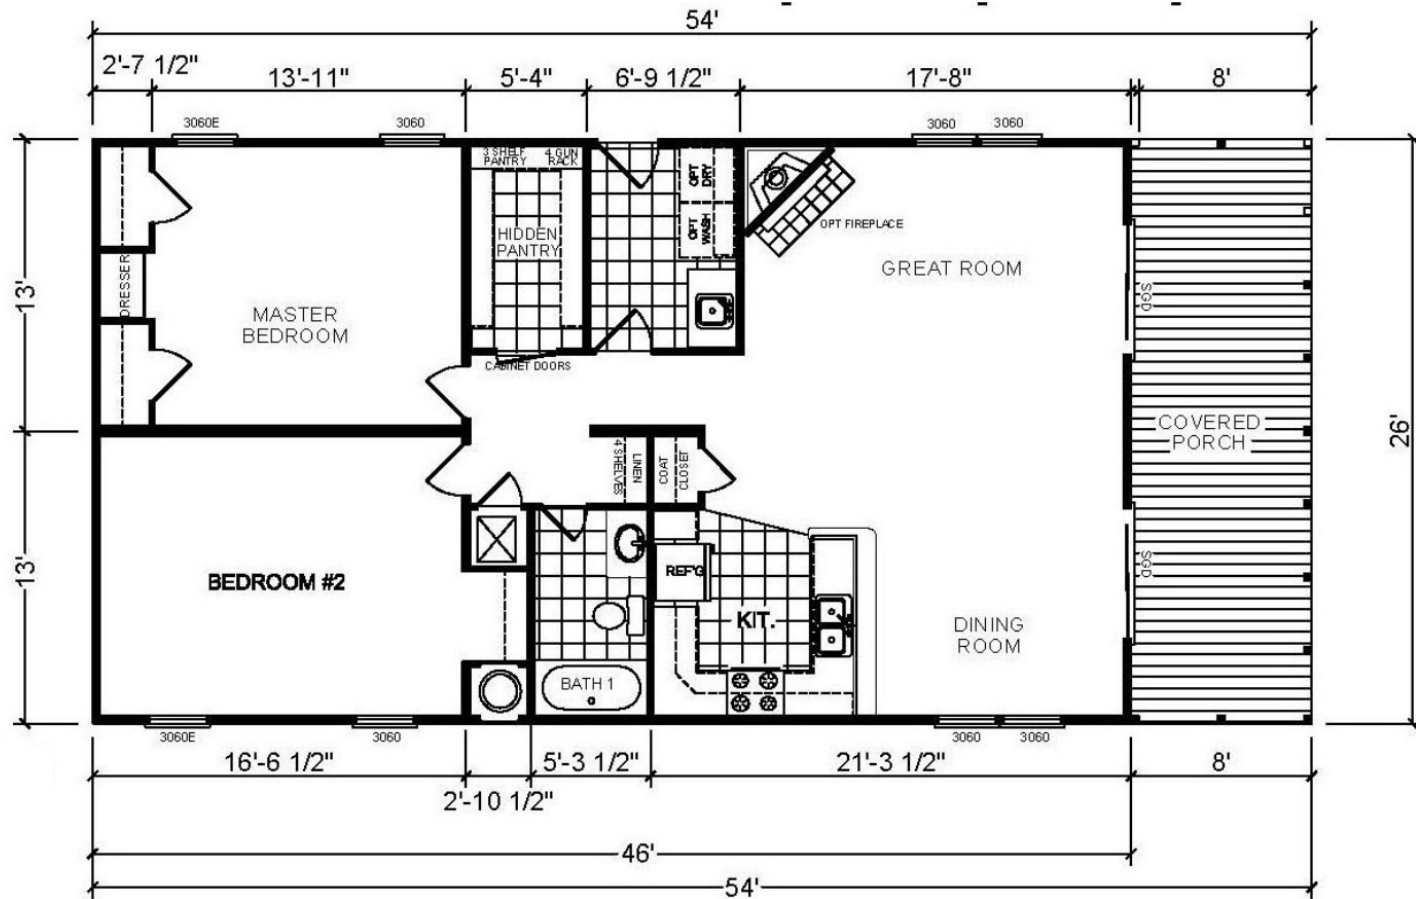

Pine Mountain Cabin Model 840

1196 SQ FT

view our display models at 4384 E Interstate 30, Rockwall, Texas 75087

1-877-219-4059 or 972-771-2176

www.RecreationalResortCottages.com

MHDRET00036207/IHB1526