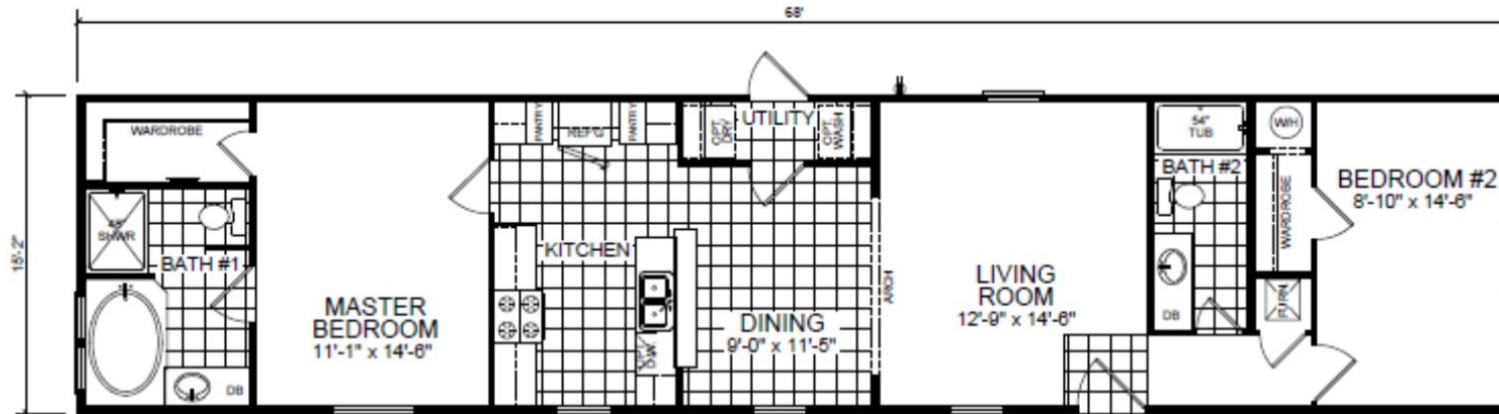

CS-1214

910 SQ FT

view our display models at 4384 E Interstate 30, Rockwall, Texas 75087

1-877-219-4059 or 972-771-2176

www.RecreationalResortCottages.com

MHDRET00036207/IHB1526