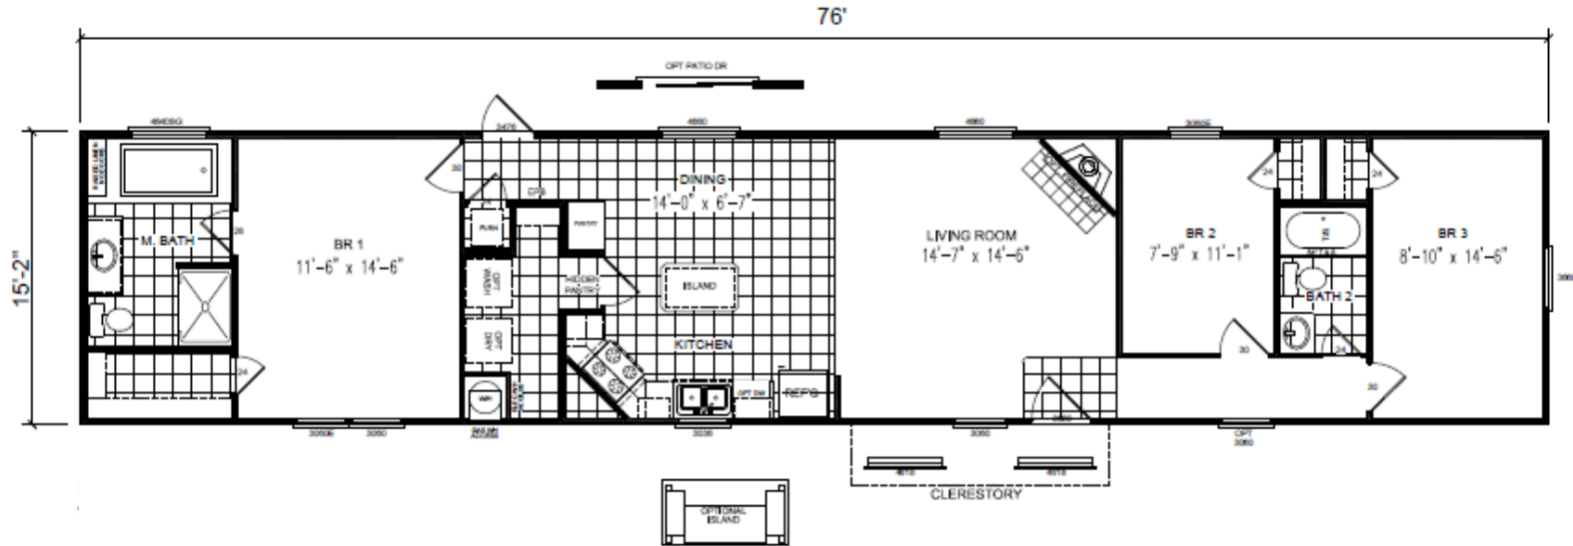

CS-1215

1153 SQ FT

view our display models at 4384 E Interstate 30, Rockwall, Texas 75087

1-877-219-4059 or 972-771-2176

www.RecreationalResortCottages.com

MHDRET00036207/IHB1526