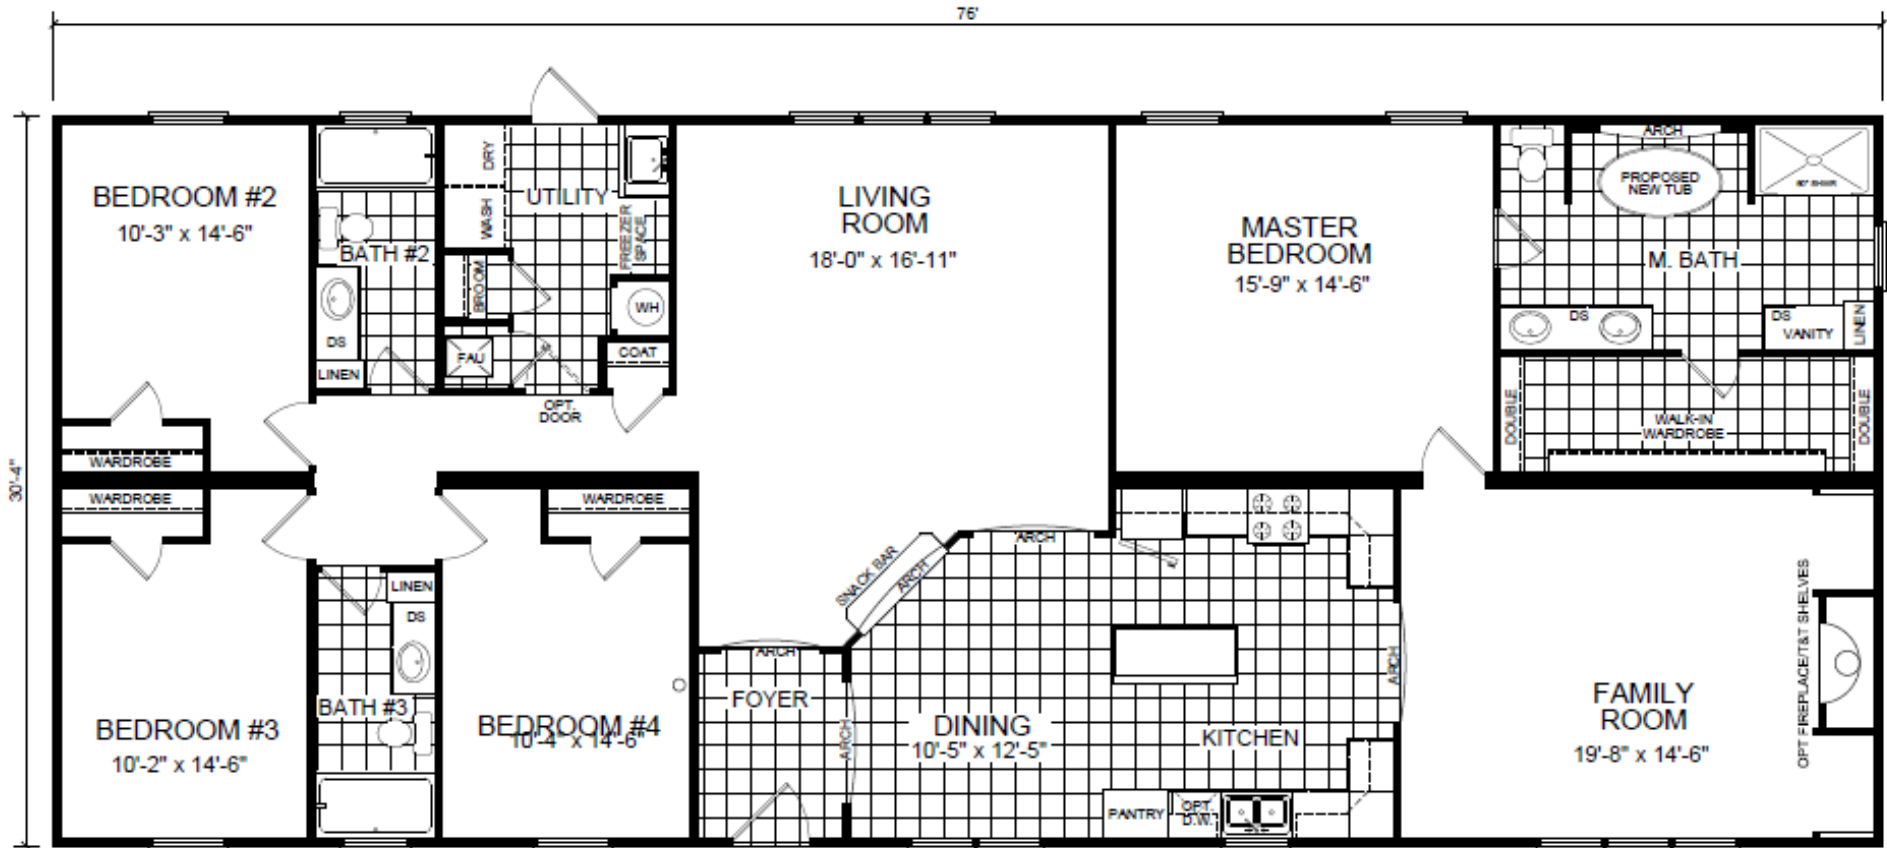

Classic 1310

2306 SQ FT

view our display models at 4384 E Interstate 30, Rockwall, Texas 75087

1-877-219-4059 or 972-771-2176

www.CabinSupercenter.com

www.ParkModelSupercenter.com

MHDRET00036207/IHB1526