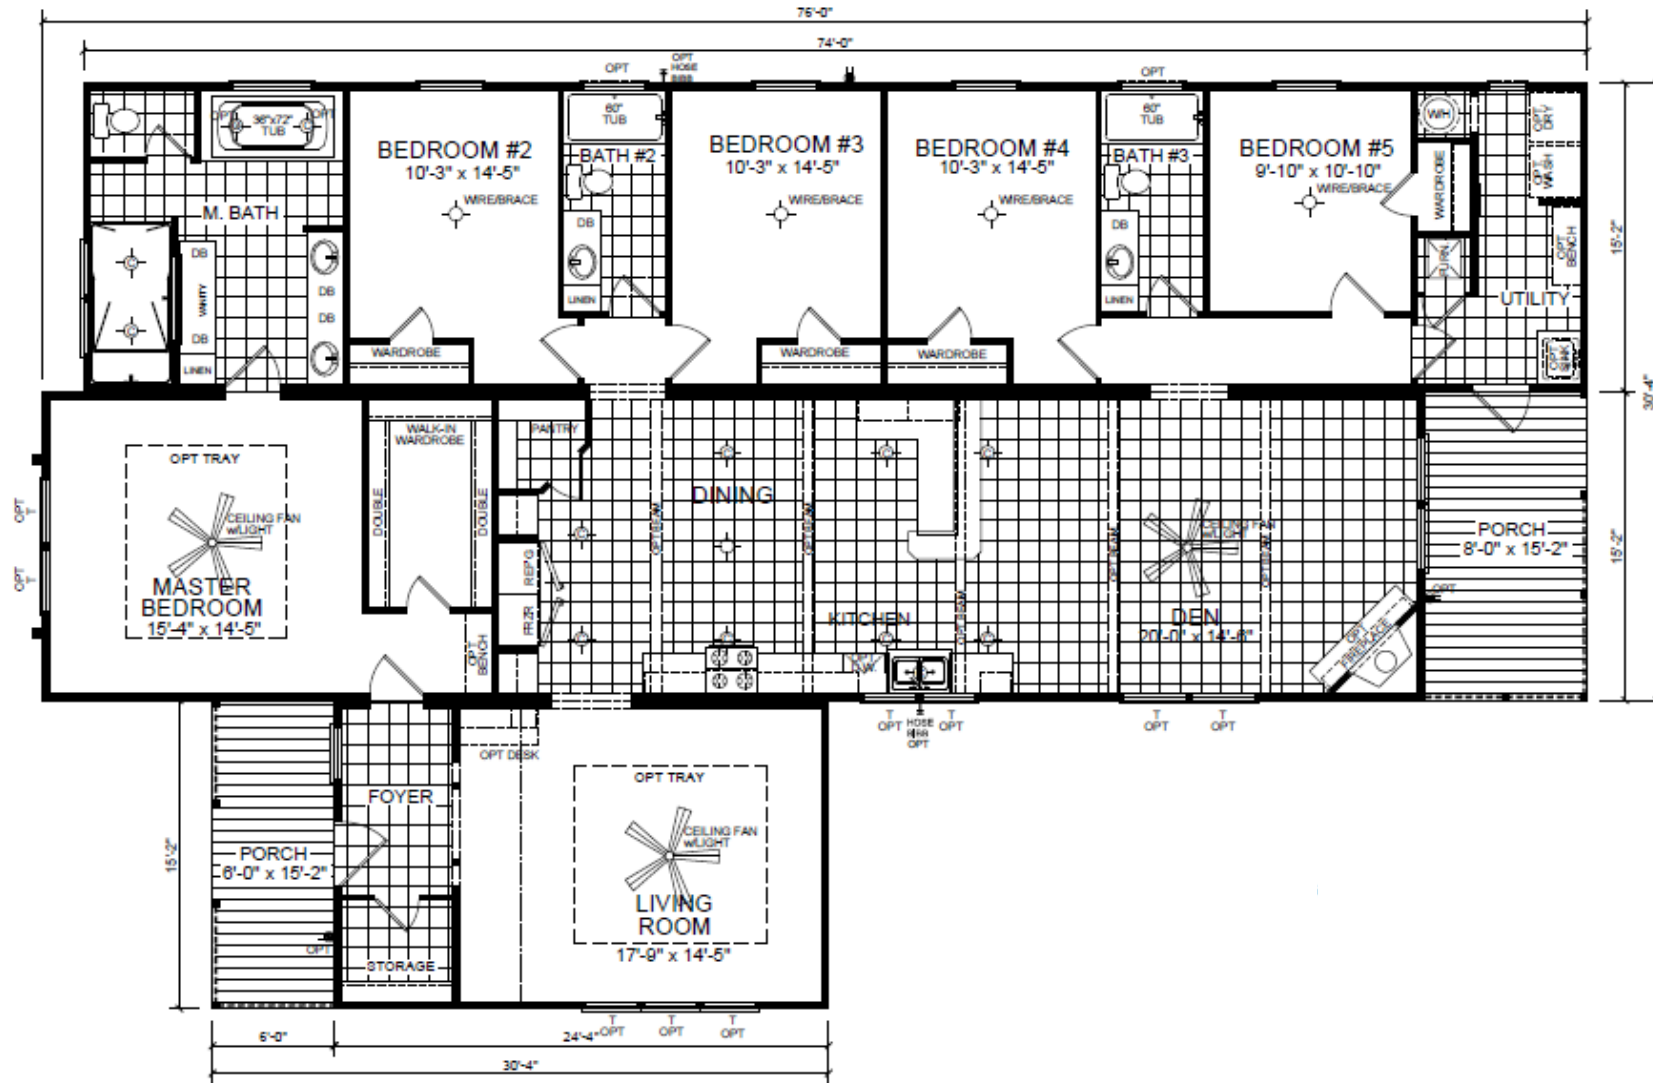

1317

2523 SQ FT

view our display models at 4384 E Interstate 30, Rockwall, Texas 75087

1-877-219-4059 or 972-771-2176

[www.RecreationalResortCottages.com](http://www.RecreationalResortCottages.com)

MHDRET00036207/IHB1526