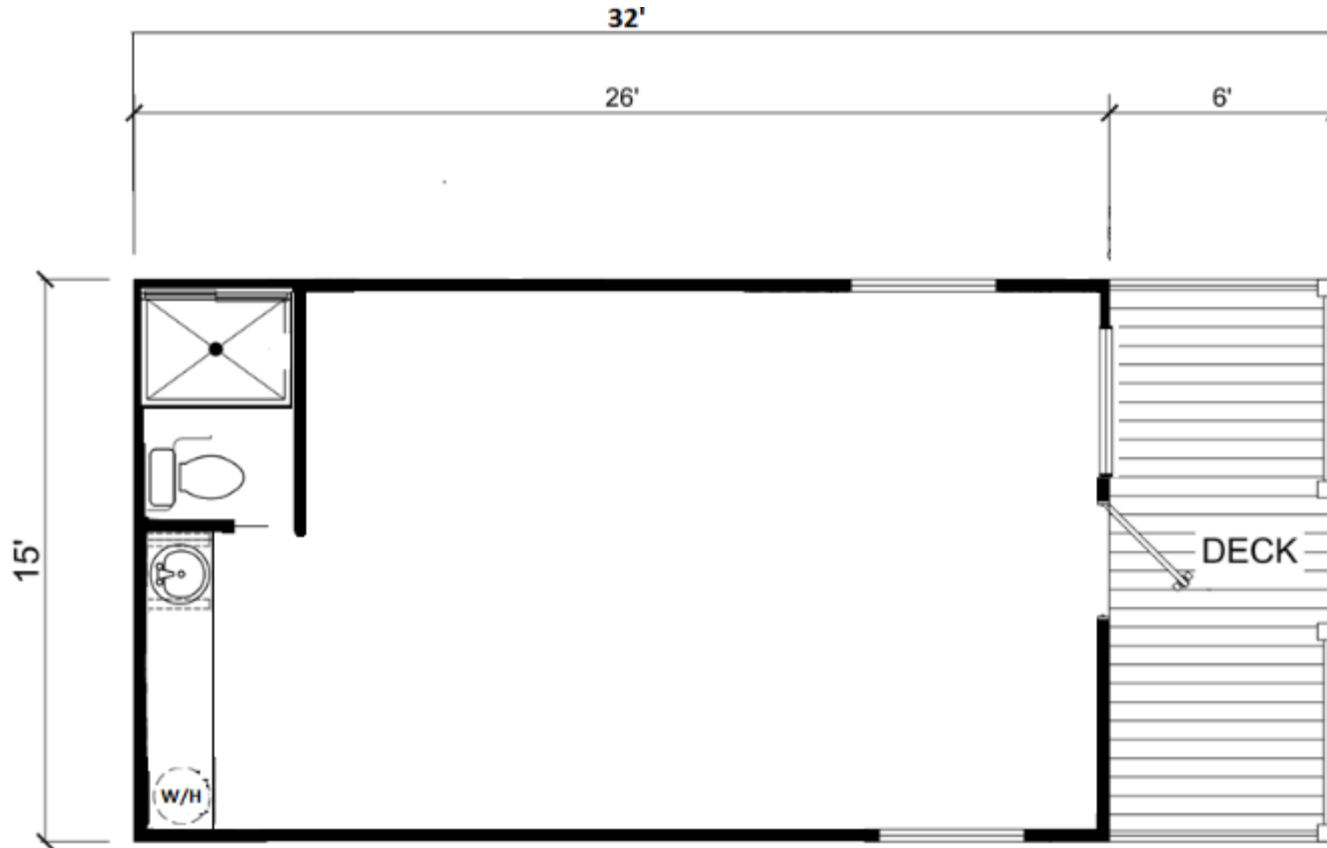

Design Studio

399 SQ FT

view our display models at 4384 E Interstate 30, Rockwall, Texas 75087

1-877-219-4059 or 972-771-2176

www.CabinSupercenter.com

www.ParkModelSupercenter.com

MHDRET00036207/IHB1526