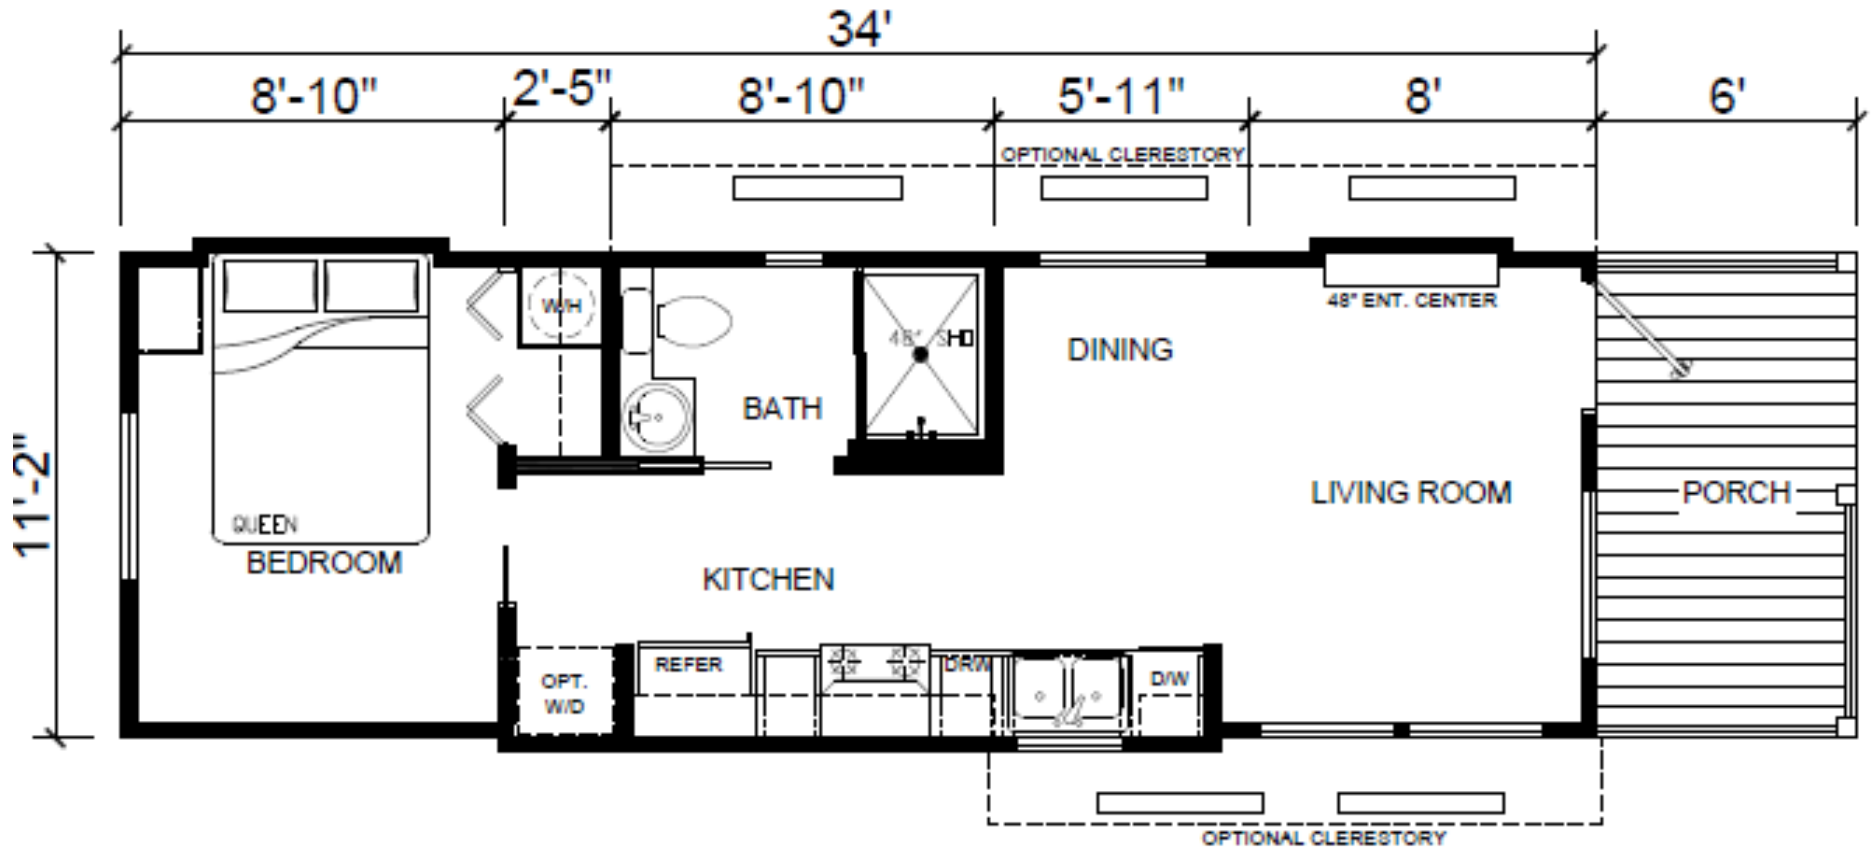

# P-504 FP

399 SQ FT

view our display models at 4384 E Interstate 30, Rockwall, Texas 75087

1-877-219-4059 or 972-771-2176

[www.CabinSupercenter.com](http://www.CabinSupercenter.com)

[www.ParkModelSupercenter.com](http://www.ParkModelSupercenter.com)

MHDRET00036207/IHB1526

*Due to continuous improvements, regulations, and material/product changes, floorplan specifications may change without notice.*