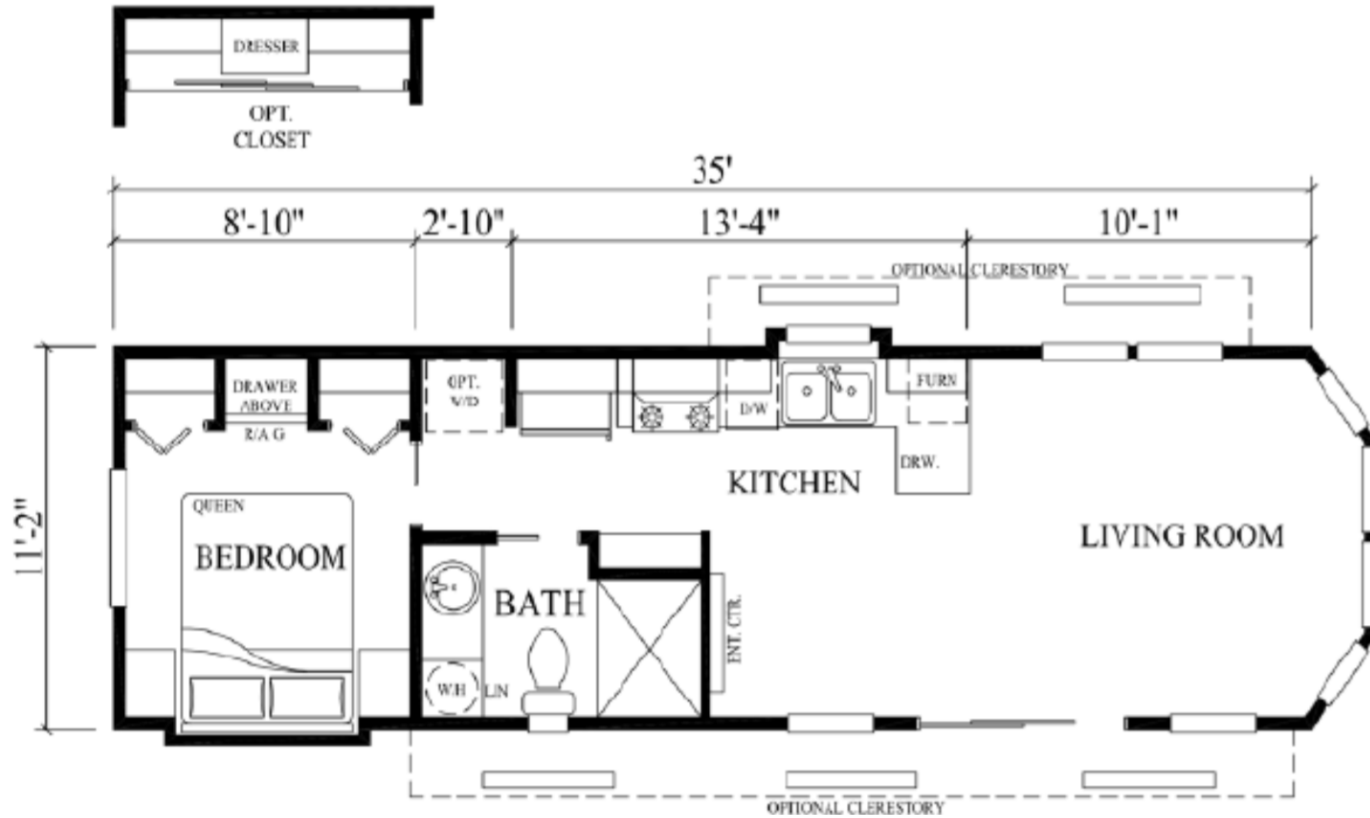

P-507

399 SQ FT

view our display models at 4384 E Interstate 30, Rockwall, Texas 75087

1-877-219-4059 or 972-771-2176

www.RecreationalResortCottages.com

MHDRET00036207/IHB1526