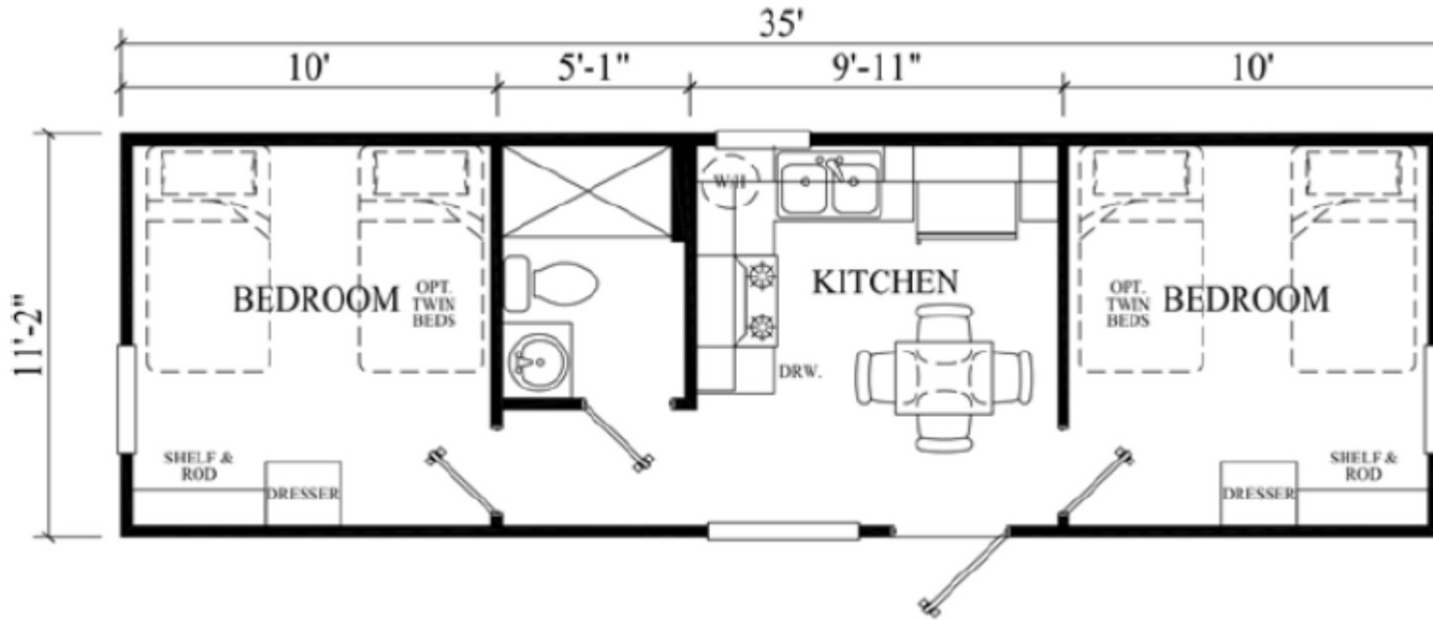

P-544

399 SQ FT

view our display models at 4384 E Interstate 30, Rockwall, Texas 75087

1-877-219-4059 or 972-771-2176

www.RecreationalResortCottages.com

MHDRET00036207/IHB1526