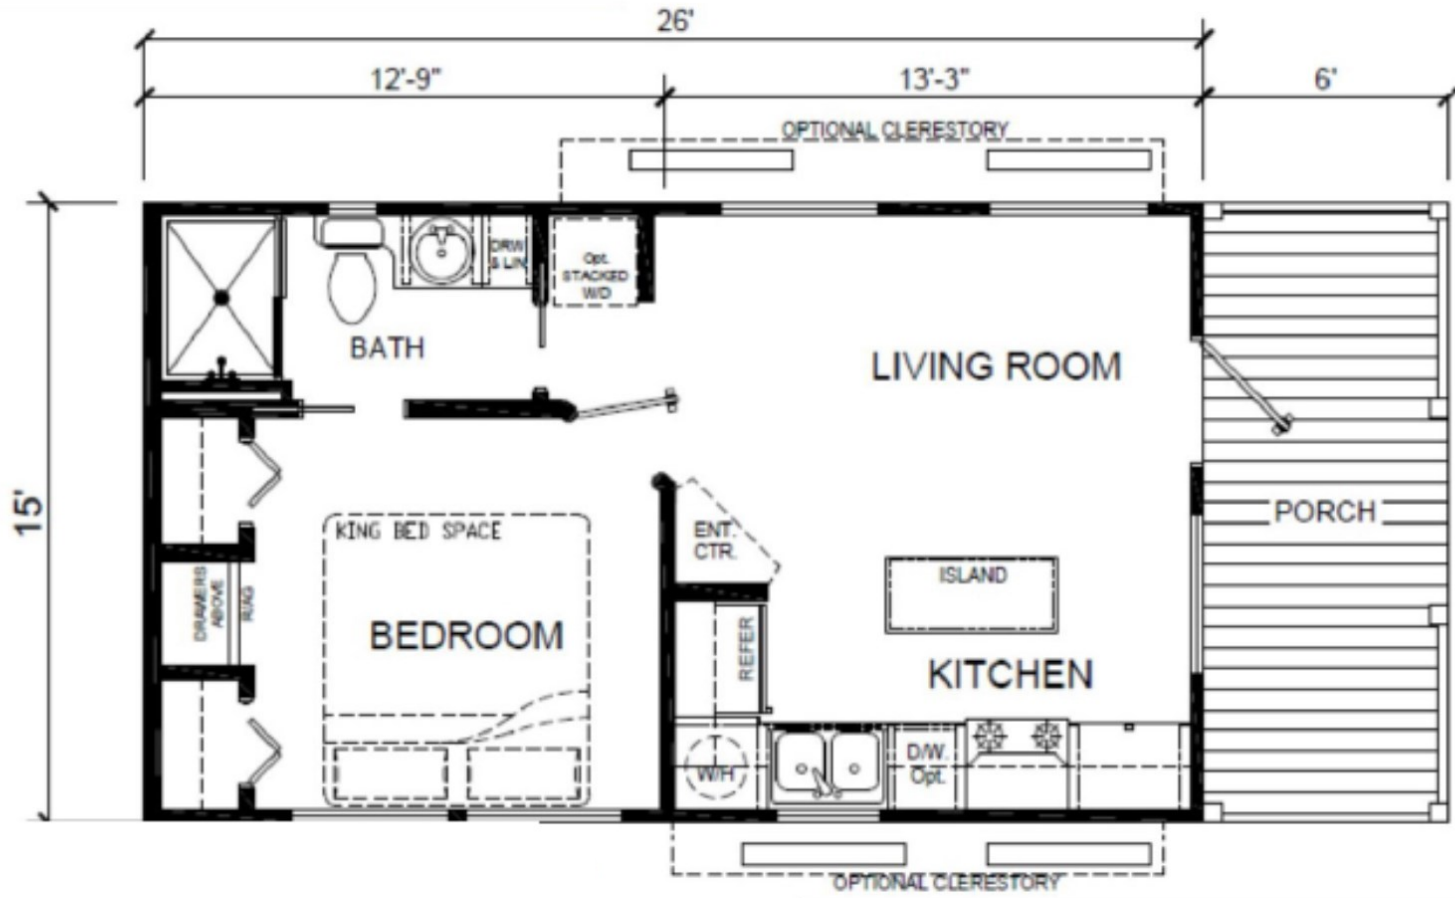

P-560

399 SQ FT

view our display models at 4384 E Interstate 30, Rockwall, Texas 75087

1-877-219-4059 or 972-771-2176

www.RecreationalResortCottages.com

MHDRET00036207/IHB1526