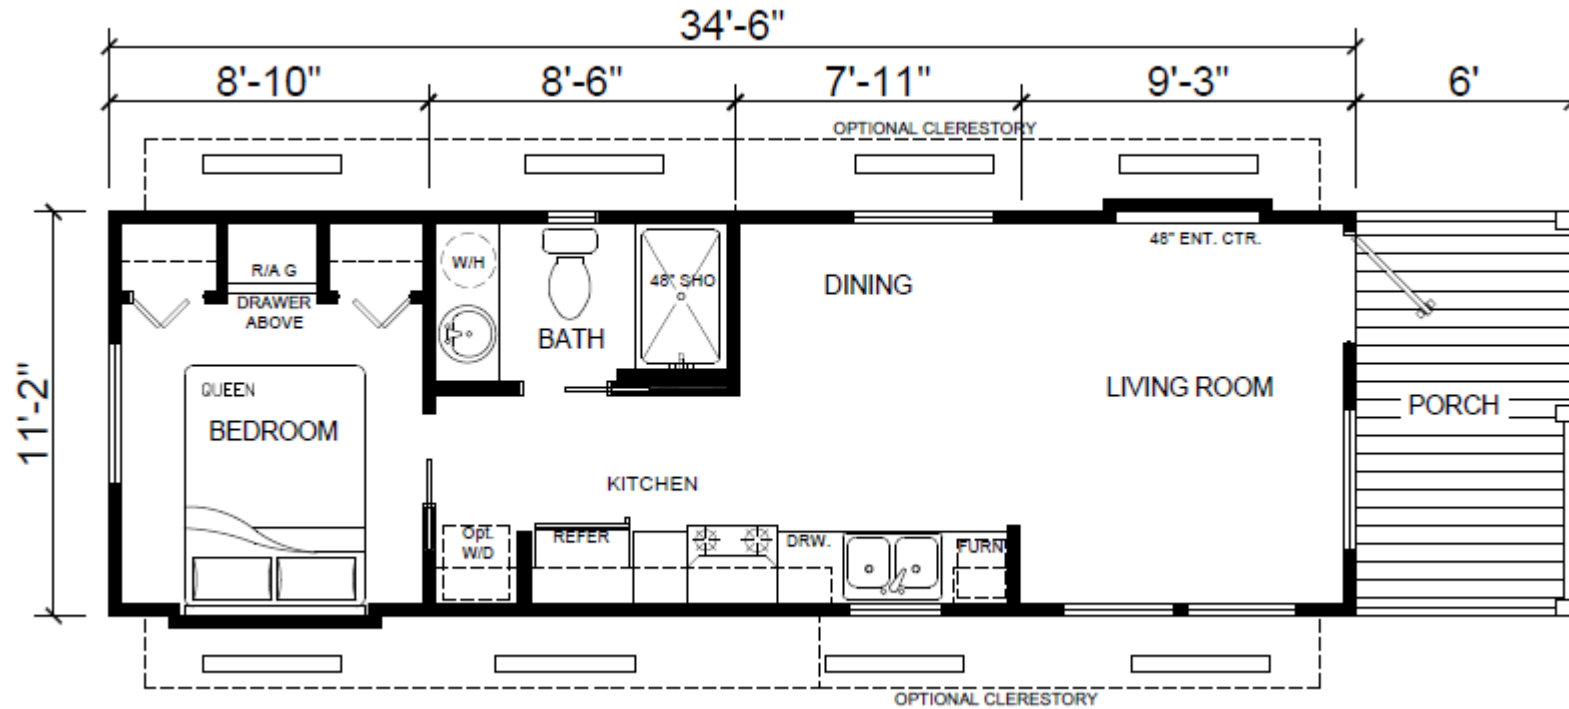

P-503 FP

399 SQ FT

view our display models at 4384 E Interstate 30, Rockwall, Texas 75087

1-877-219-4059 or 972-771-2176

www.CabinSupercenter.com

www.ParkModelSupercenter.com

MHDRET00036207/IHB1526