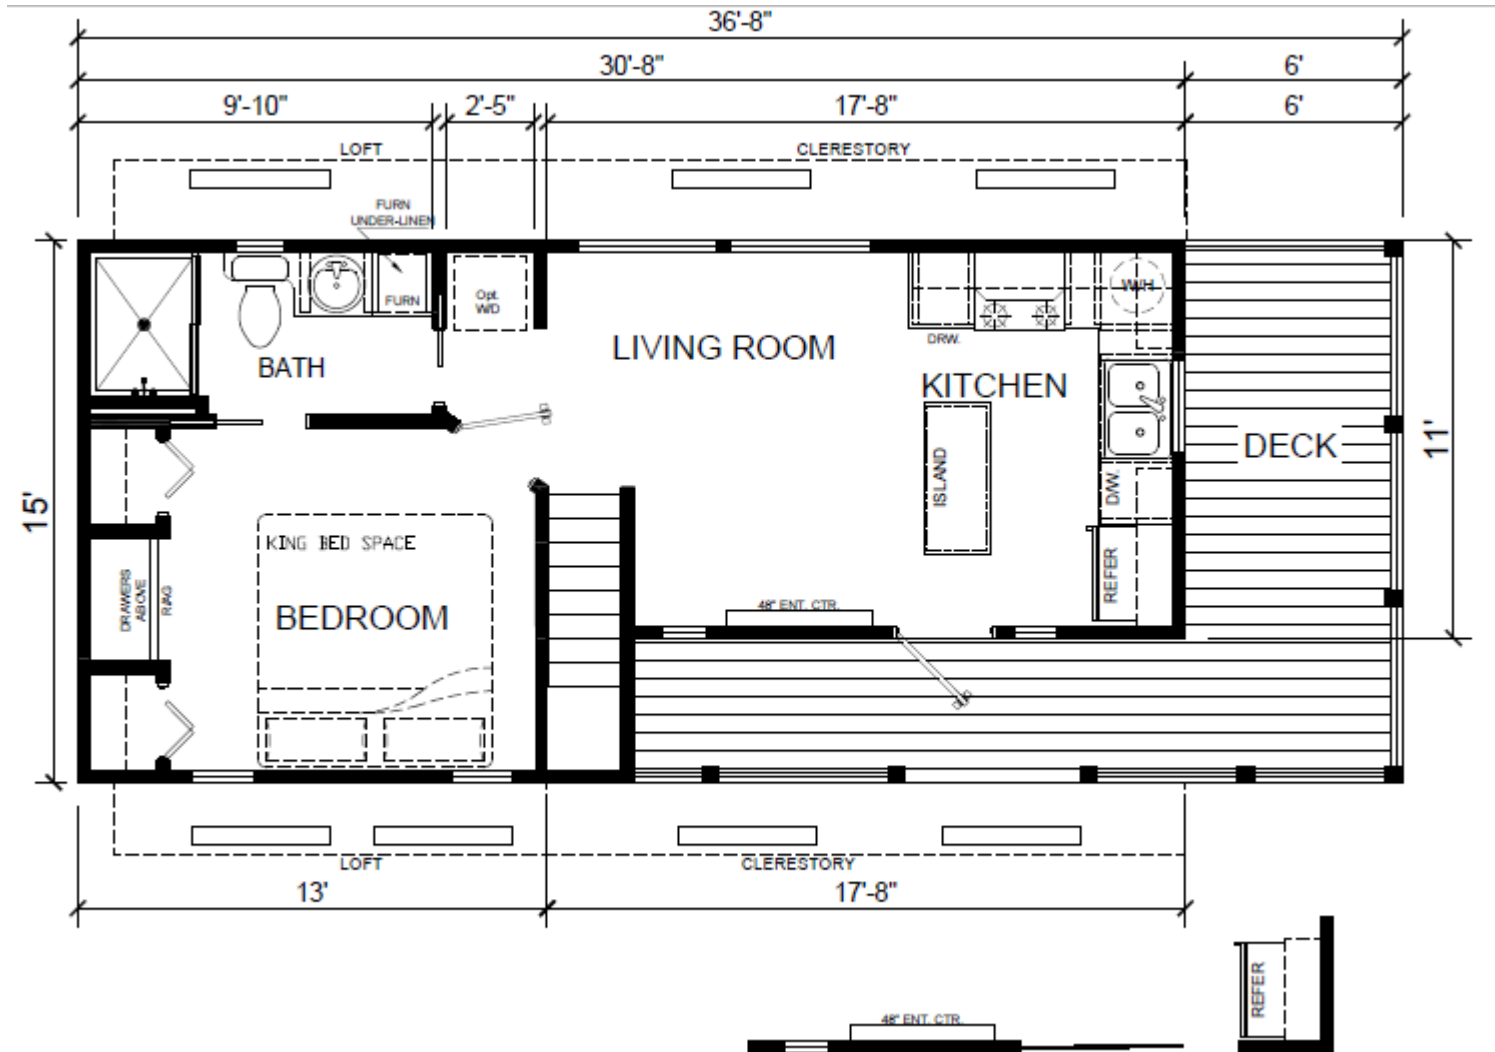

P-528 Single Loft

399 SQ FT

view our display models at 4384 E Interstate 30, Rockwall, Texas 75087

1-877-219-4059 or 972-771-2176

www.CabinSupercenter.com

www.ParkModelSupercenter.com

MHDRET00036207/IHB1526