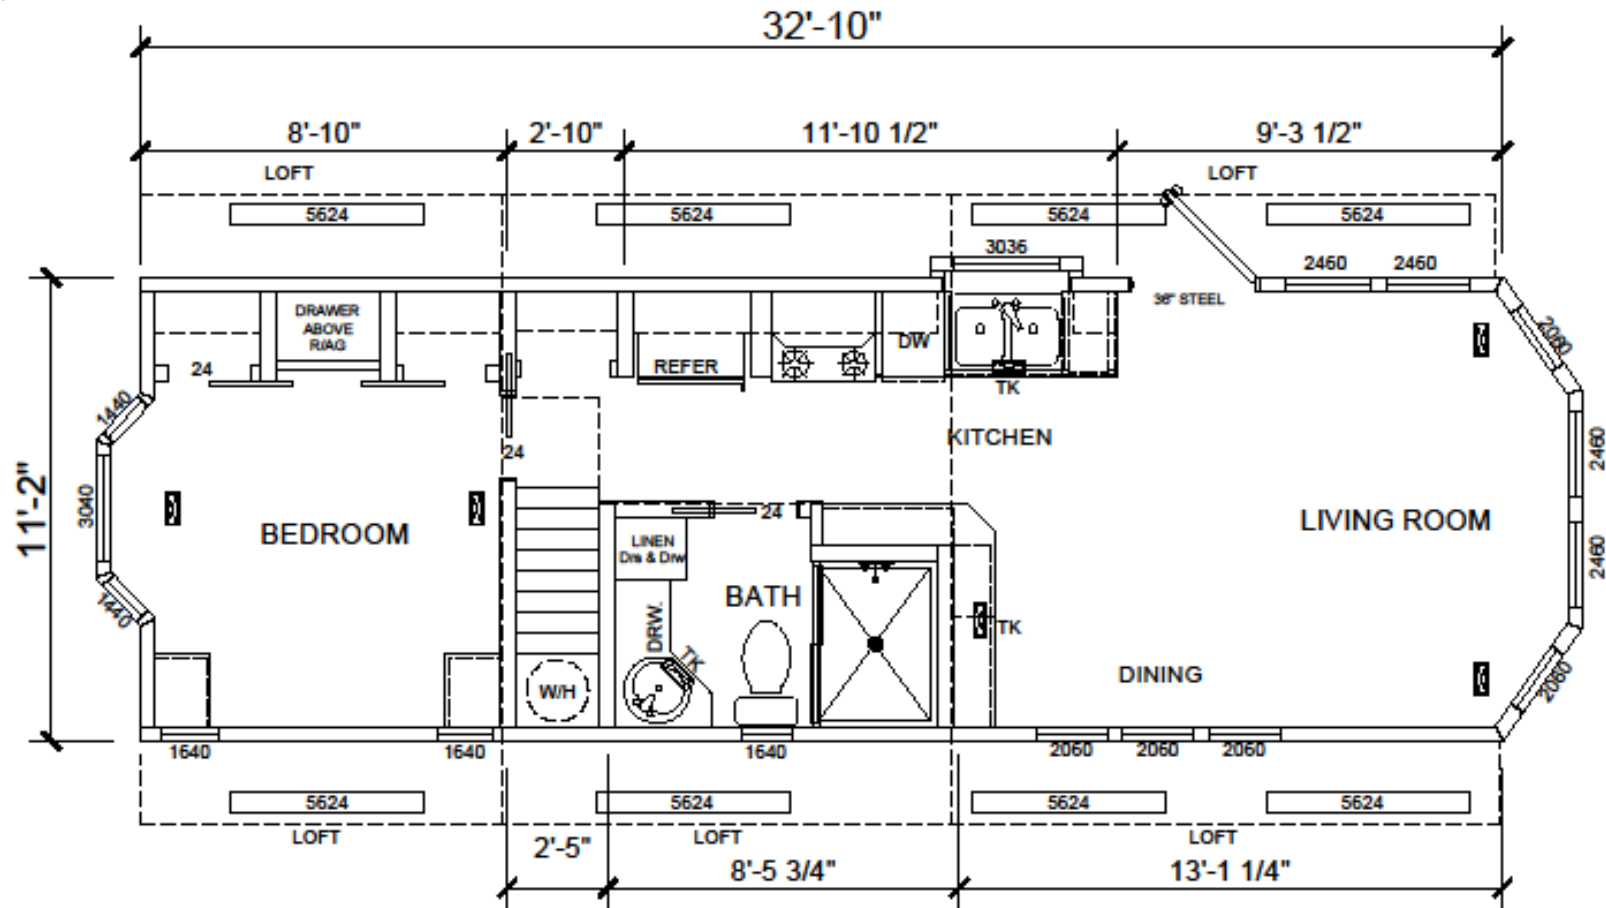

# P-537SL

399 SQ FT

view our display models at 4384 E Interstate 30, Rockwall, Texas 75087

1-877-219-4059 or 972-771-2176

[www.CabinSupercenter.com](http://www.CabinSupercenter.com)

[www.ParkModelSupercenter.com](http://www.ParkModelSupercenter.com)

MHDRET00036207/IHB1526

*Due to continuous improvements, regulations, and material/product changes, floorplan specifications may change without notice.*