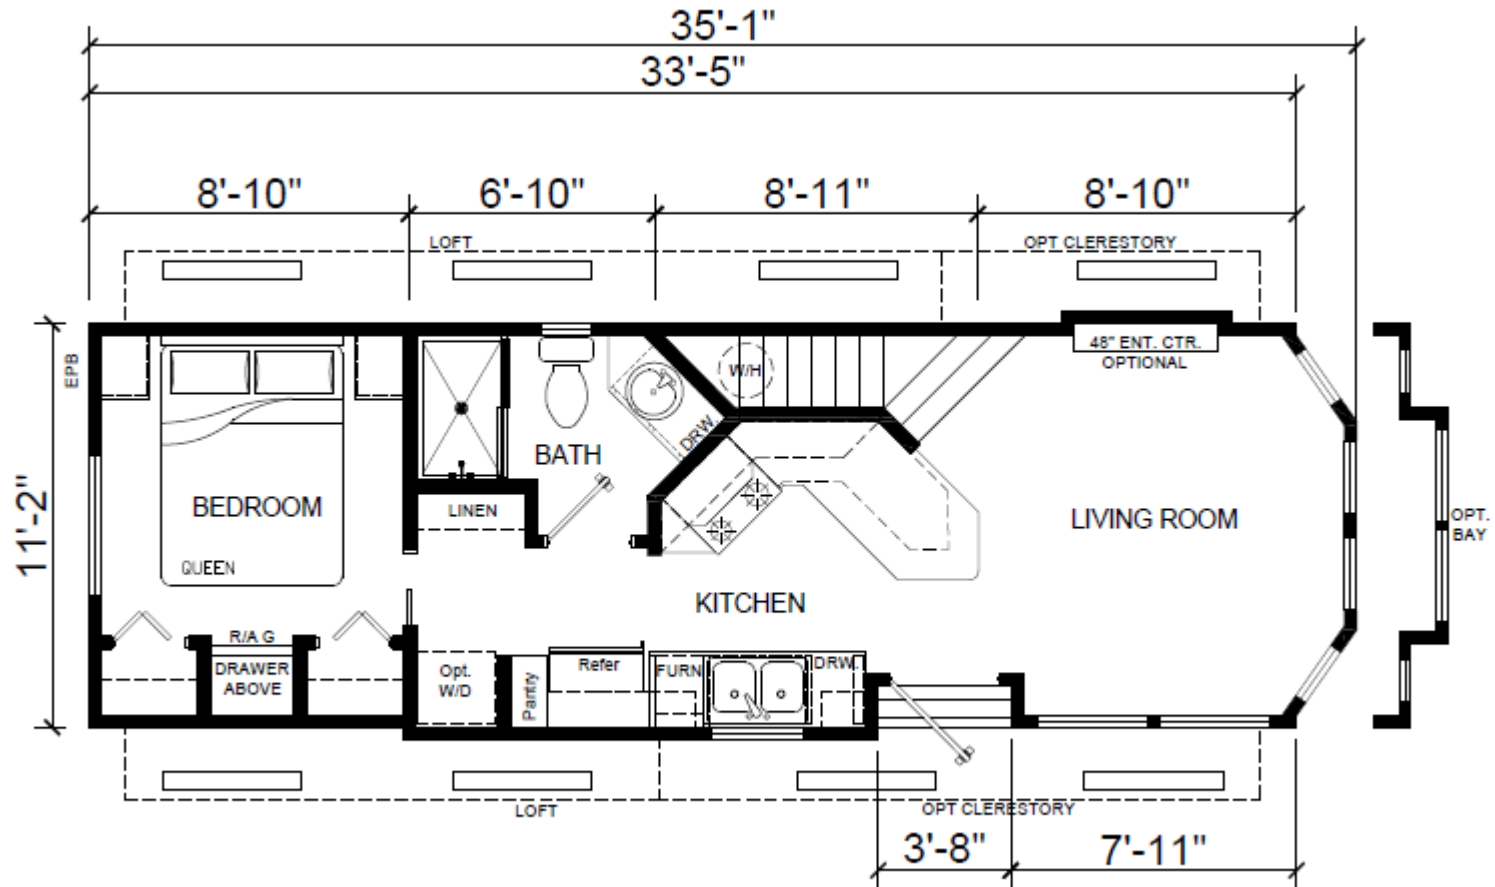

P-539

399 SQ FT

view our display models at 4384 E Interstate 30, Rockwall, Texas 75087

1-877-219-4059 or 972-771-2176

www.CabinSupercenter.com

www.ParkModelSupercenter.com

MHDRET00036207/IHB1526