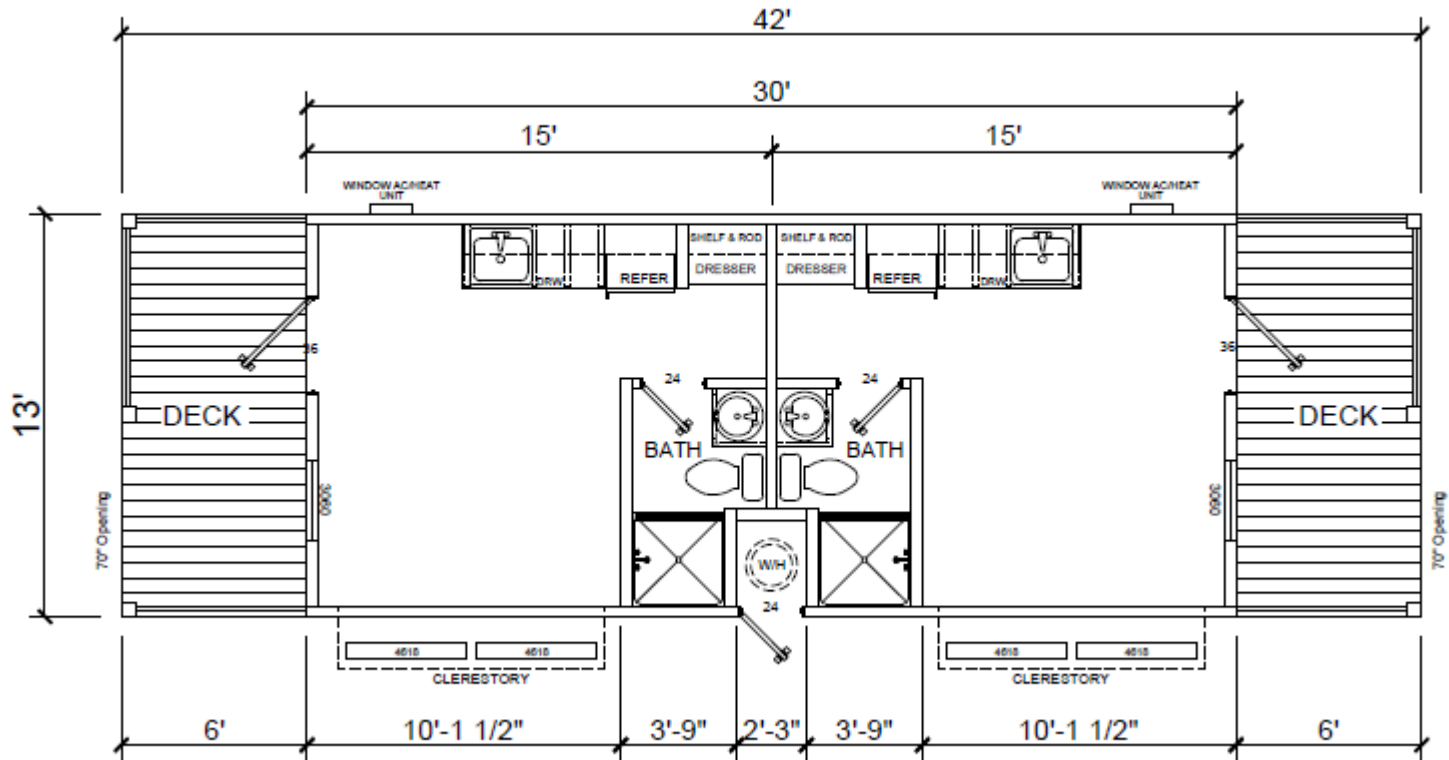

P-541

399 SQ FT

view our display models at 4384 E Interstate 30, Rockwall, Texas 75087

1-877-219-4059 or 972-771-2176

www.CabinSupercenter.com

www.ParkModelSupercenter.com

MHDRET00036207/IHB1526