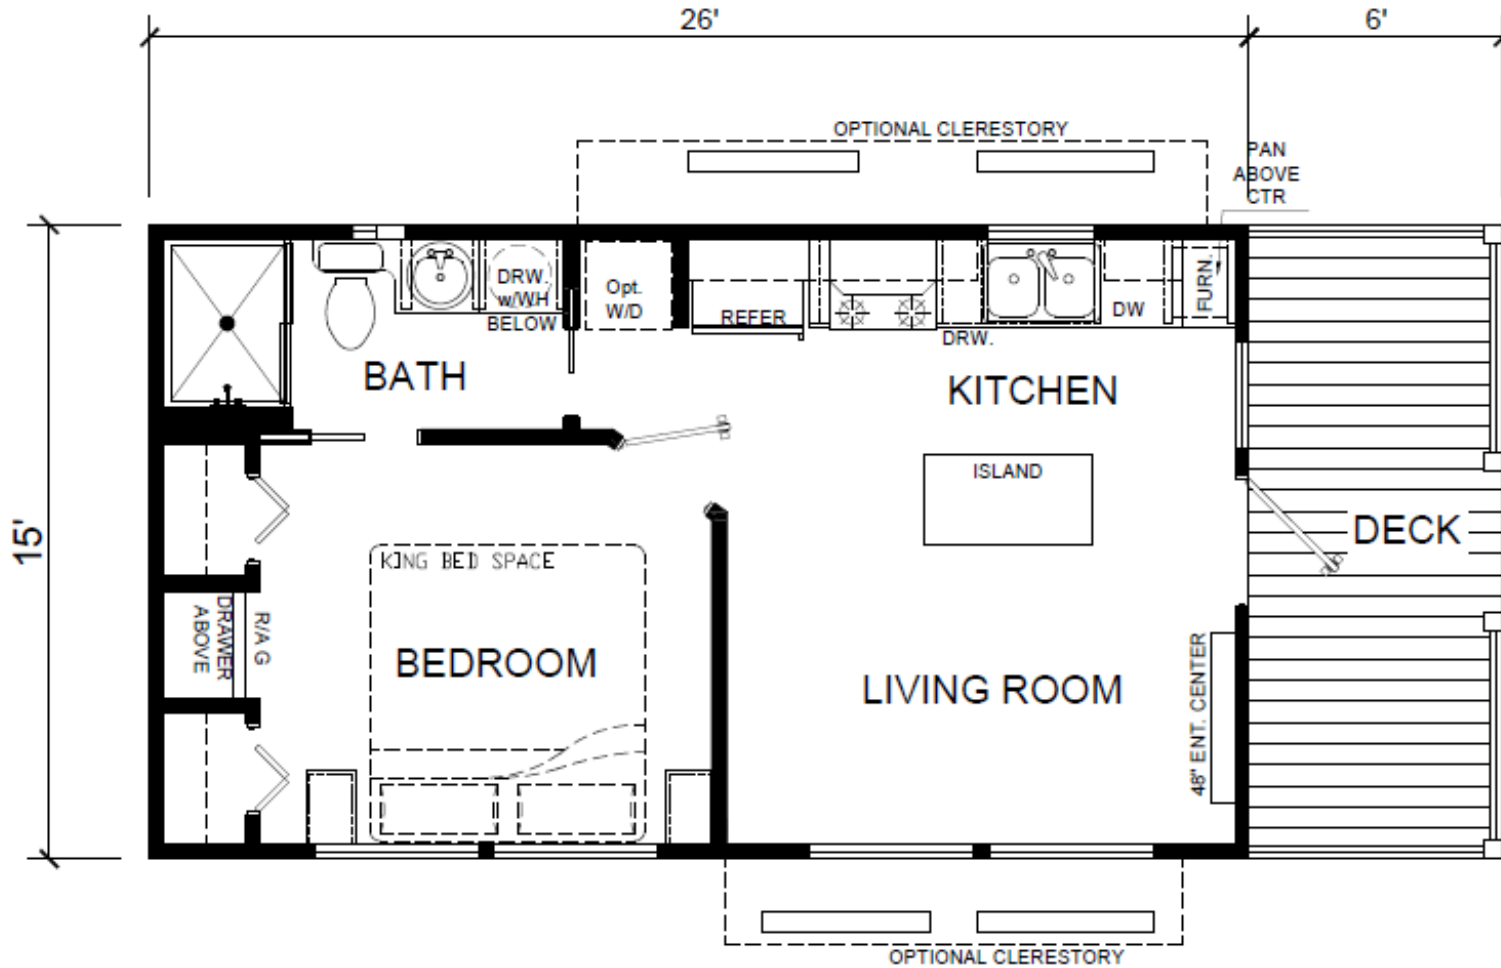

P-576 FP

399 SQ FT

view our display models at 4384 E Interstate 30, Rockwall, Texas 75087

1-877-219-4059 or 972-771-2176

www.CabinSupercenter.com

www.ParkModelSupercenter.com

MHDRET00036207/IHB1526