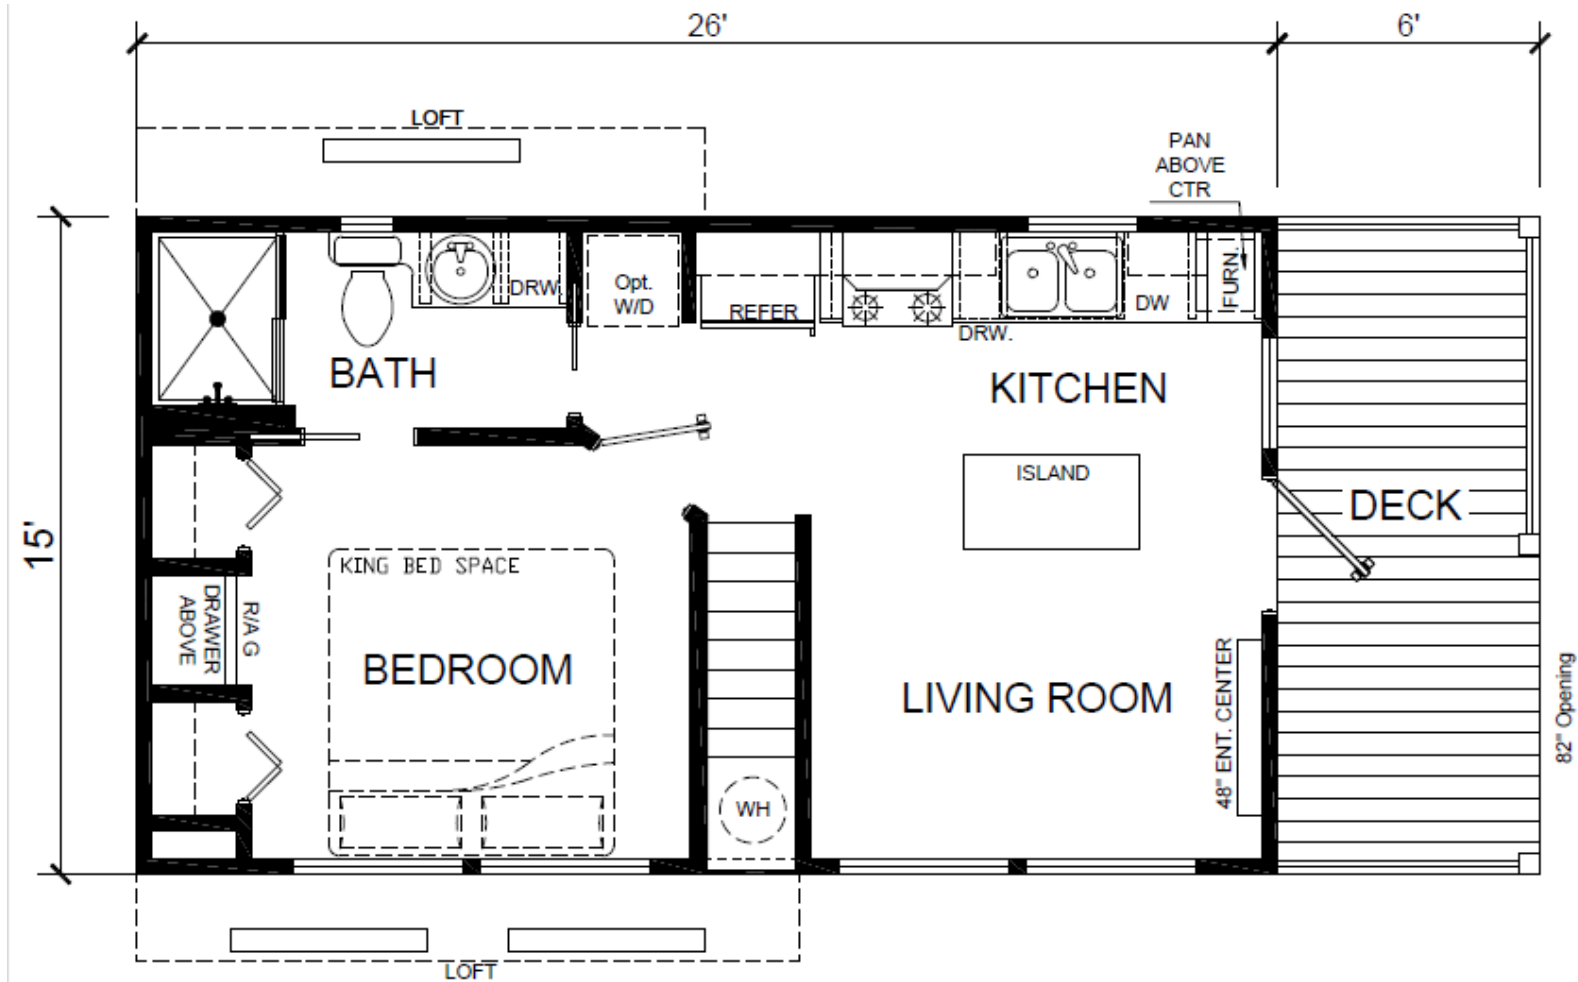

# P-576 Single Loft

399 SQ FT

view our display models at 4384 E Interstate 30, Rockwall, Texas 75087

1-877-219-4059 or 972-771-2176

[www.CabinSupercenter.com](http://www.CabinSupercenter.com)

[www.ParkModelSupercenter.com](http://www.ParkModelSupercenter.com)