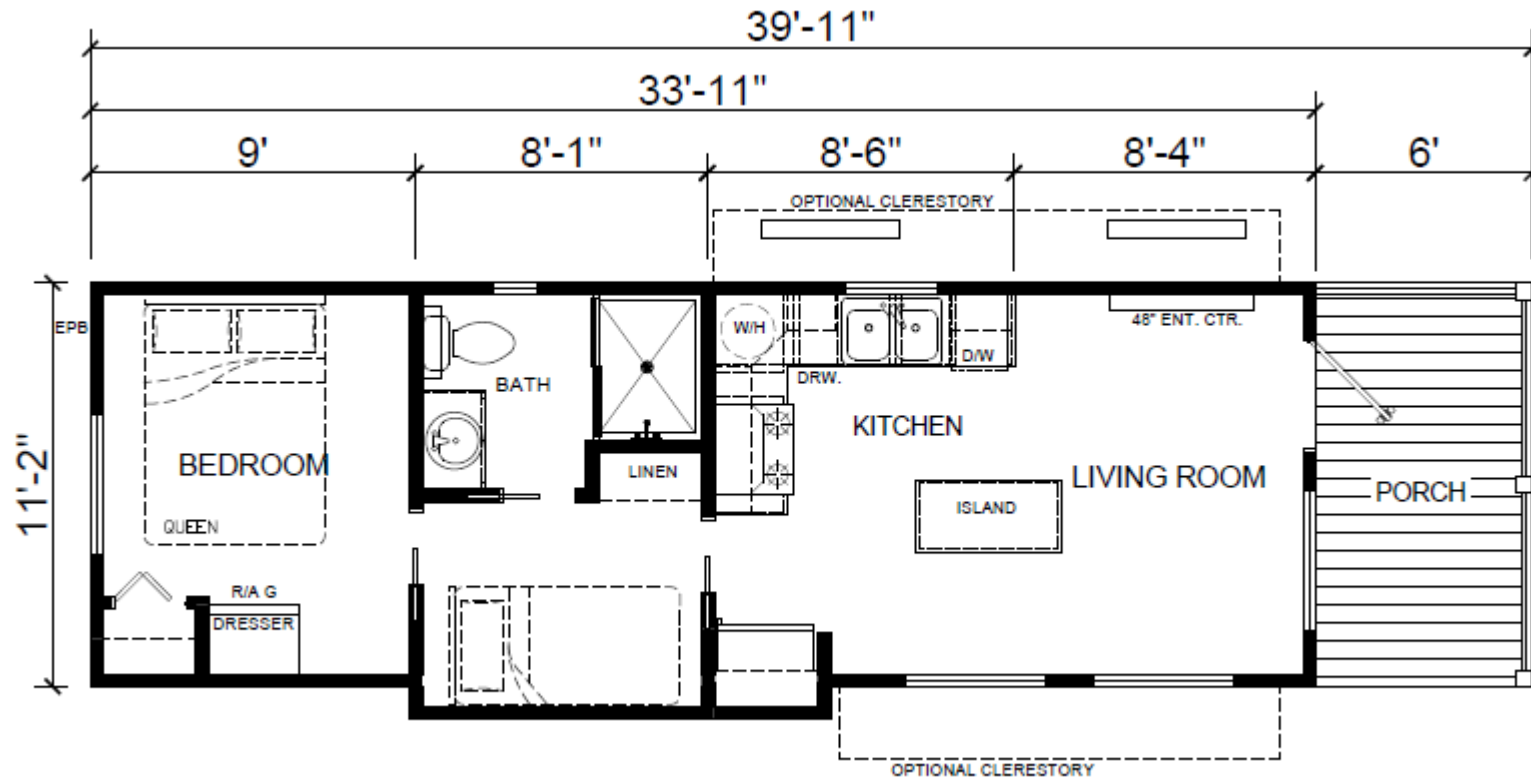

P-589

399 SQ FT

view our display models at 4384 E Interstate 30, Rockwall, Texas 75087

1-877-219-4059 or 972-771-2176

www.CabinSupercenter.com

www.ParkModelSupercenter.com

MHDRET00036207/IHB1526