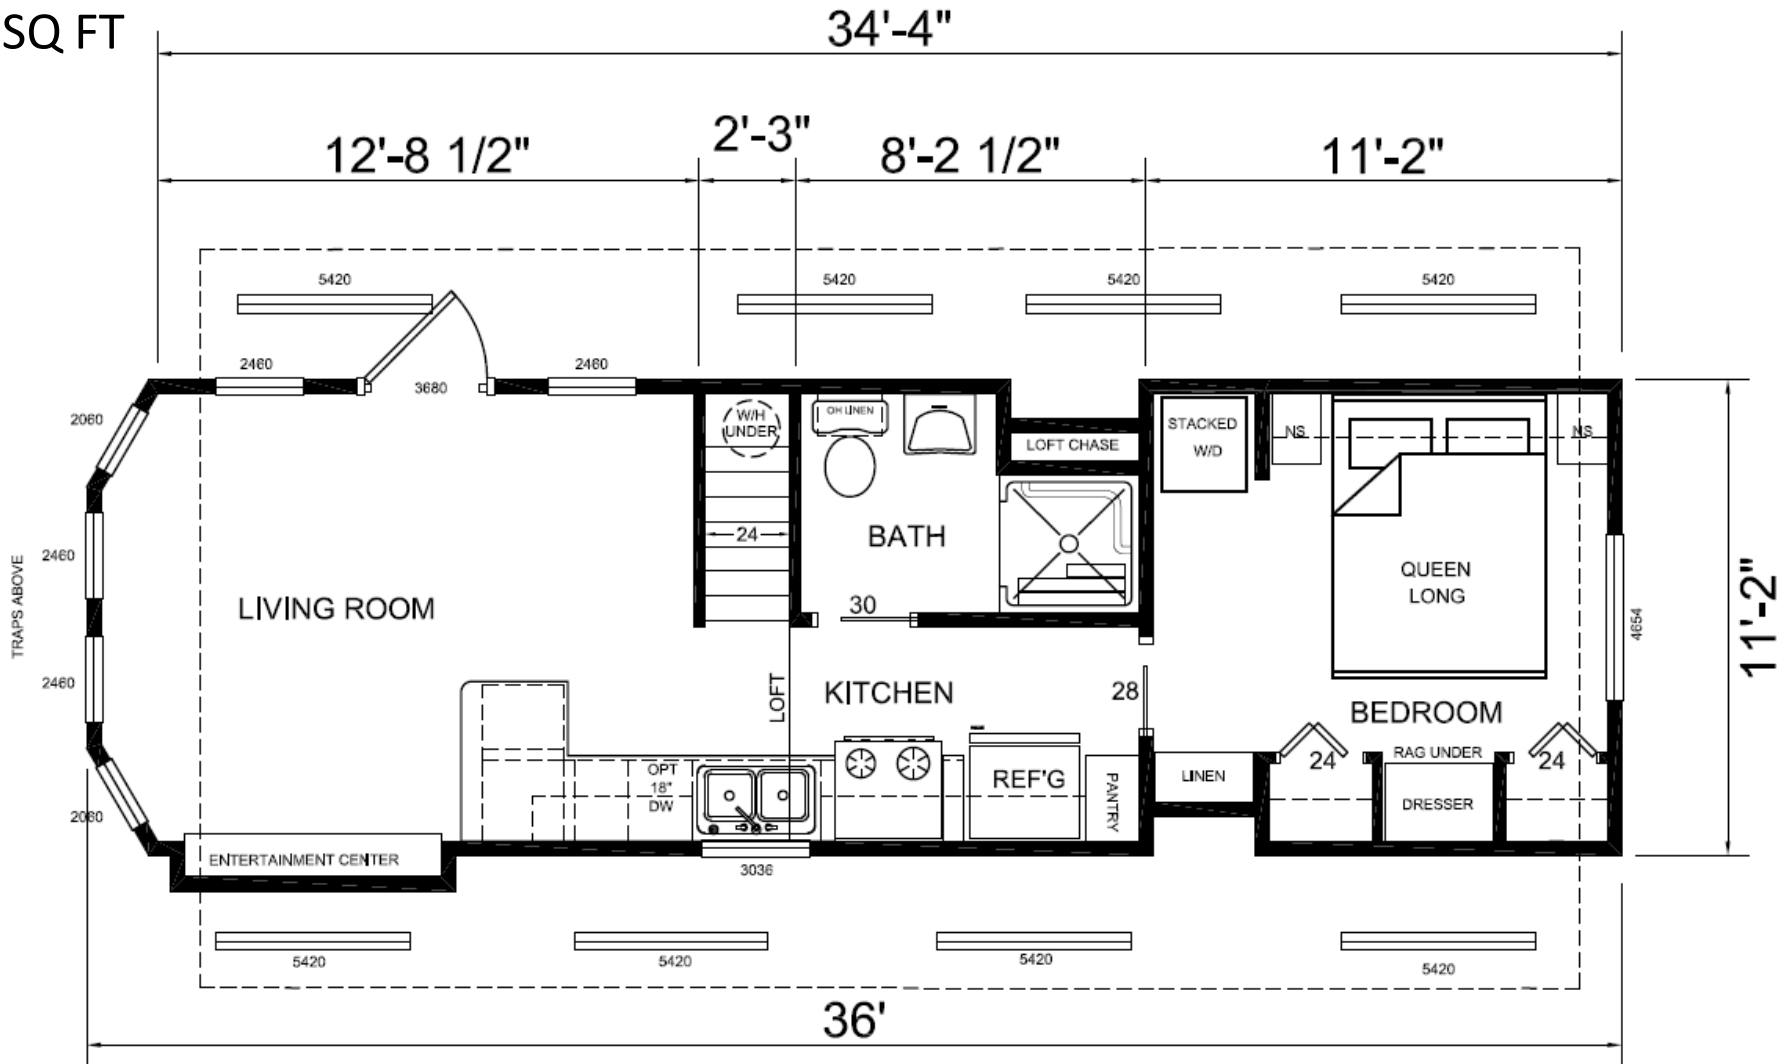

Popes Friendly - 519

399 SQ FT

view our display models at 4384 E Interstate 30, Rockwall, Texas 75087

1-877-219-4059 or 972-771-2176

www.CabinSupercenter.com

www.ParkModelSupercenter.com

MHDRET00036207/IHB1526