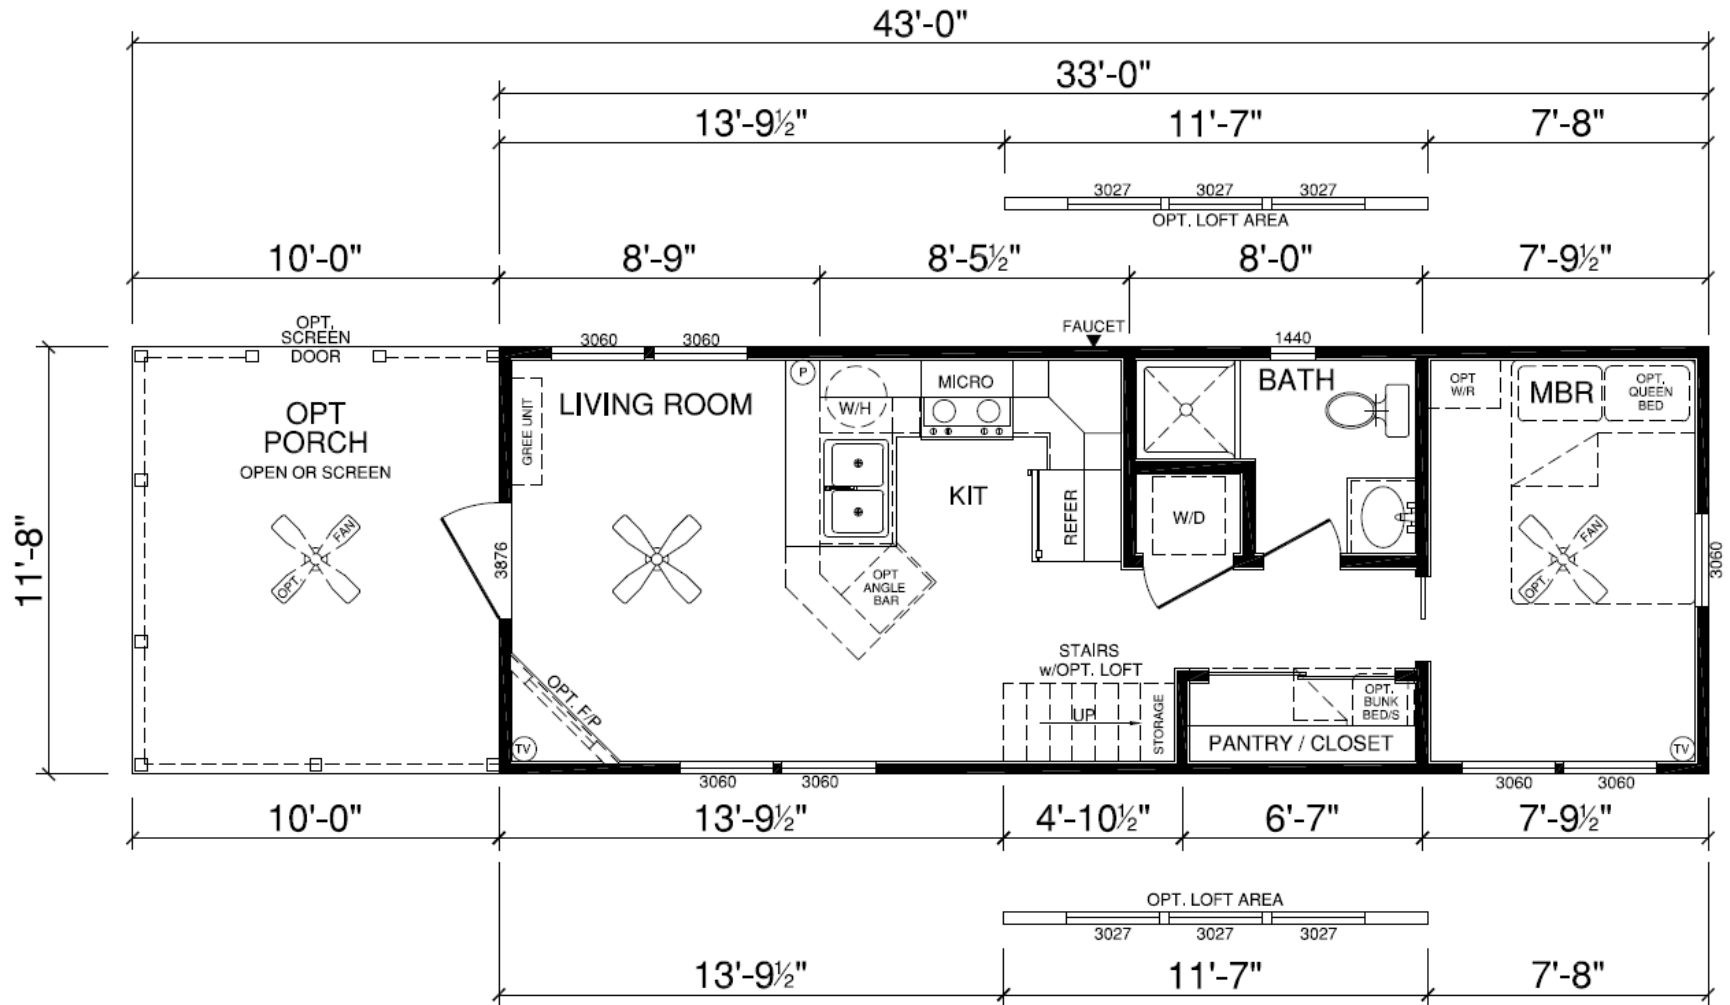

Chattahoochee

397 SQ FT

view our display models at 4384 E Interstate 30, Rockwall, Texas 75087

1-877-219-4059 or 972-771-2176

www.RecreationalResortCottages.com

MHDRET00036207/IHB1526