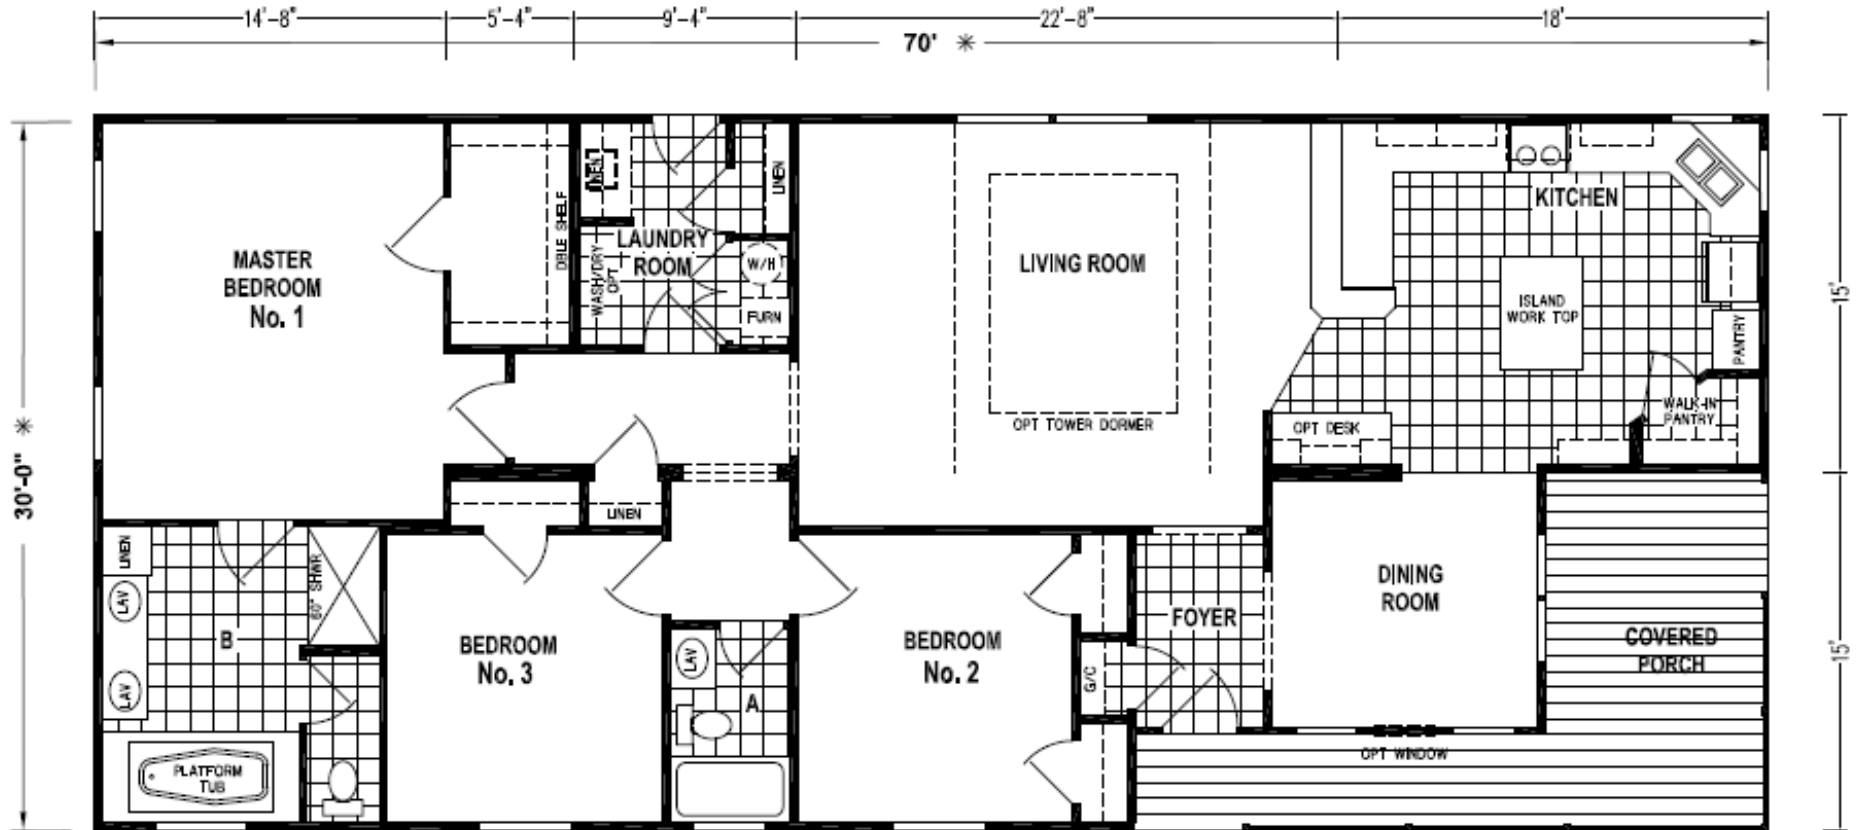

Southern Summer Lodge

1,974 SQ FT

view our display models at 4384 E Interstate 30, Rockwall, Texas 75087

1-877-219-4059 or 972-771-2176

www.CabinSupercenter.com

www.ParkModelSupercenter.com

MHDRET00036207/IHB1526