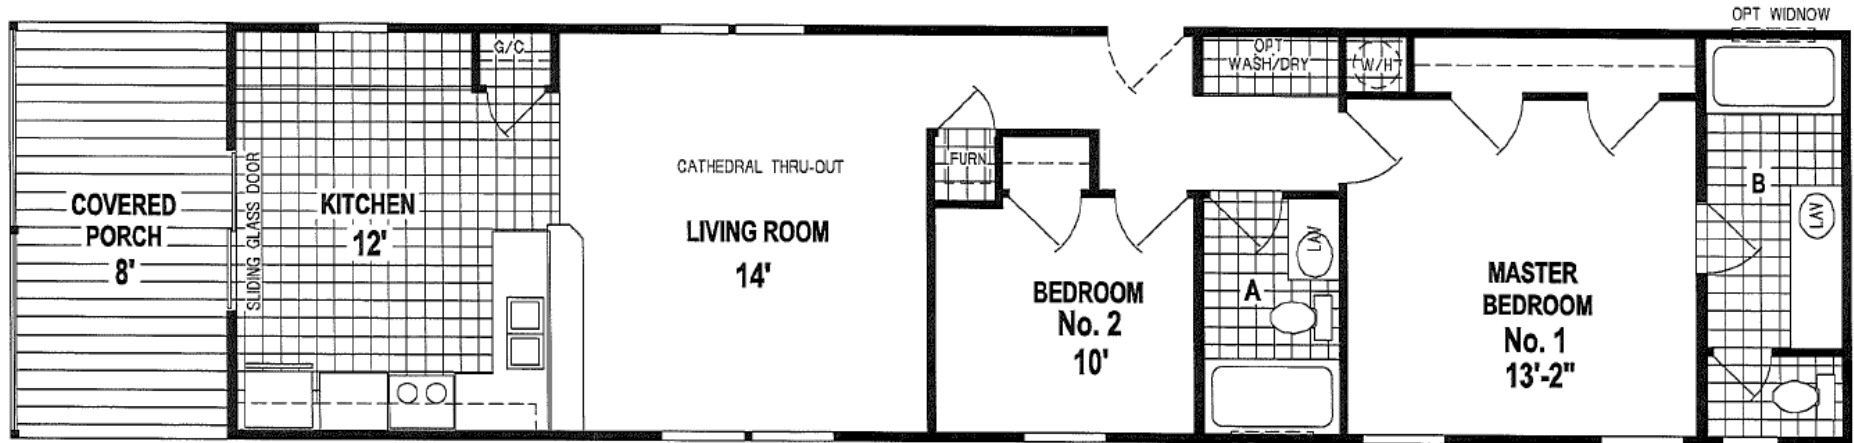

TEXOMA

939 SQ FT

C452CT/6816 (939 SQ. FT.) 2BEDROOMS - 2BATHS - CATHEDRAL THRU-OUT

OPTIONAL CLERESTORY
© OPT 5/12 ONLY

view our display models at 4384 E Interstate 30, Rockwall, Texas 75087

1-877-219-4059 or 972-771-2176