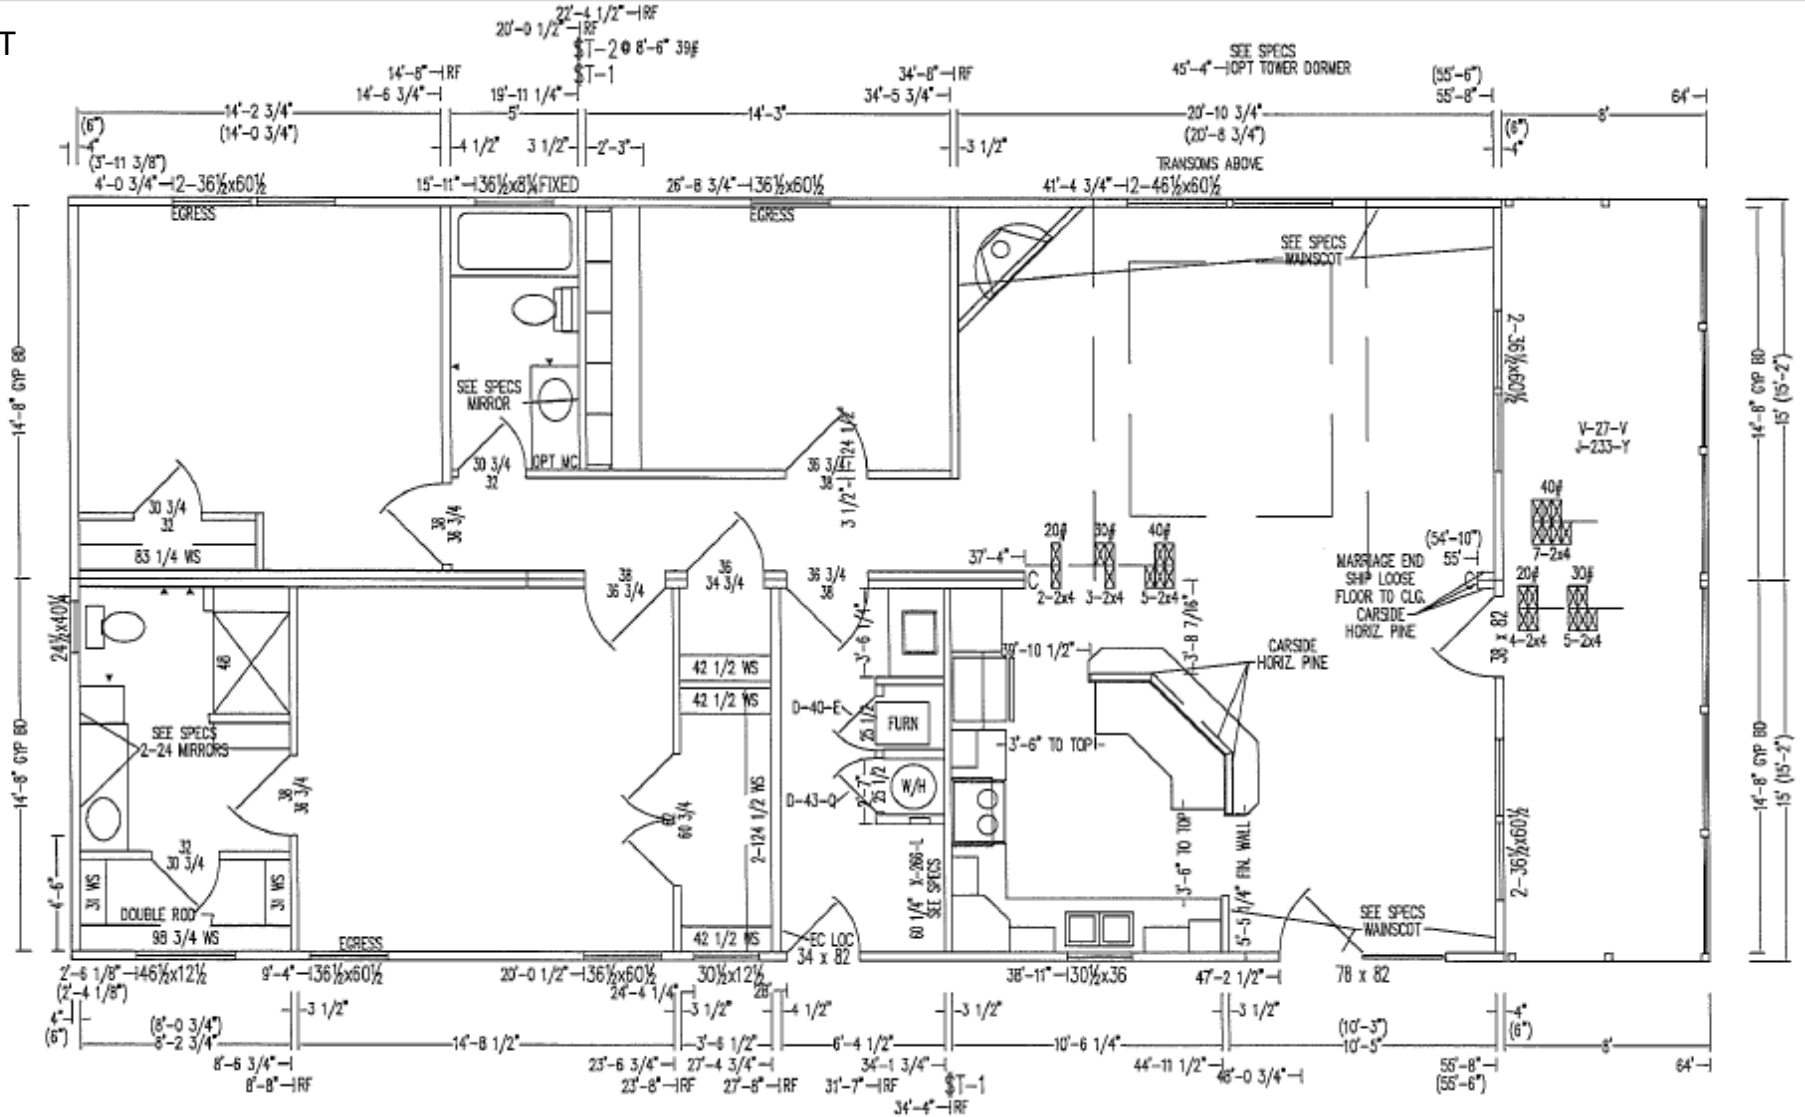

# Wild Horse Lodge

1680 SQ FT

**PLEASE NOTE—Some items displayed on this floorplan are actually options and not included in the standard, base pricing**

view our display models at 4384 E Interstate 30, Rockwall, Texas 75087