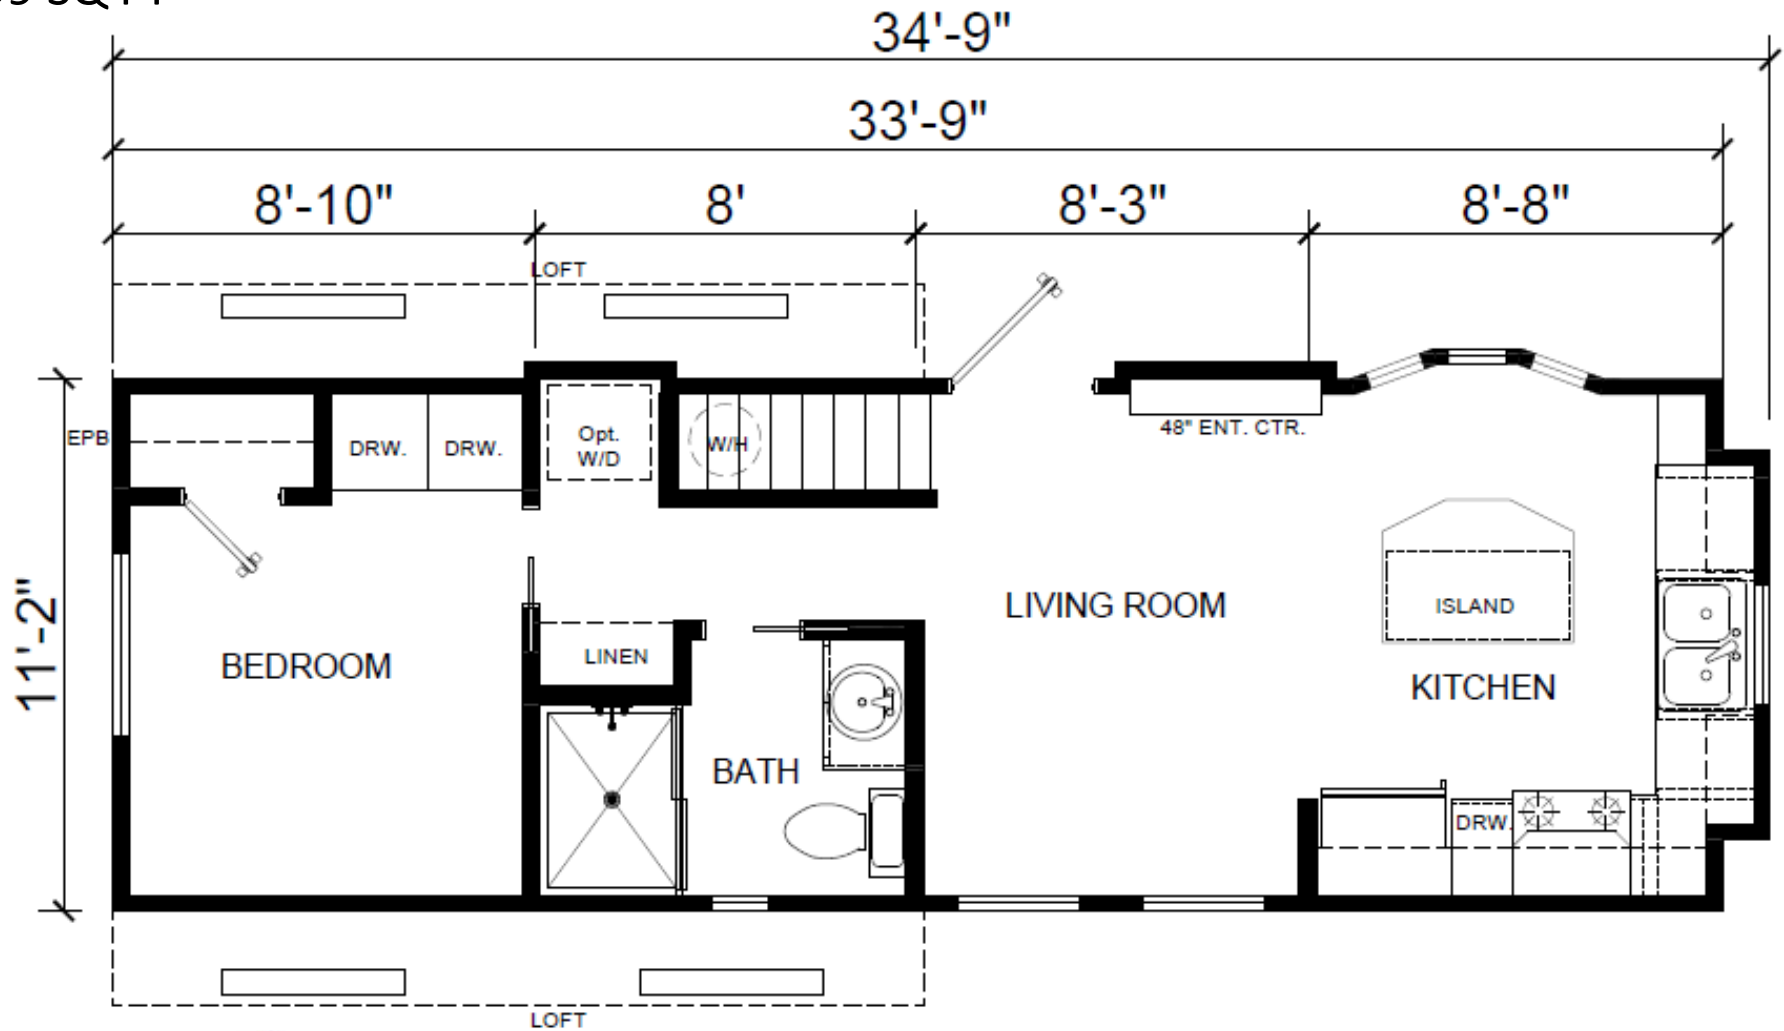

# Lily - 555SL

399 SQ FT

view our display models at 4384 E Interstate 30, Rockwall, Texas 75087

1-877-219-4059 or 972-771-2176

[www.CabinSupercenter.com](http://www.CabinSupercenter.com)

[www.ParkModelSupercenter.com](http://www.ParkModelSupercenter.com)