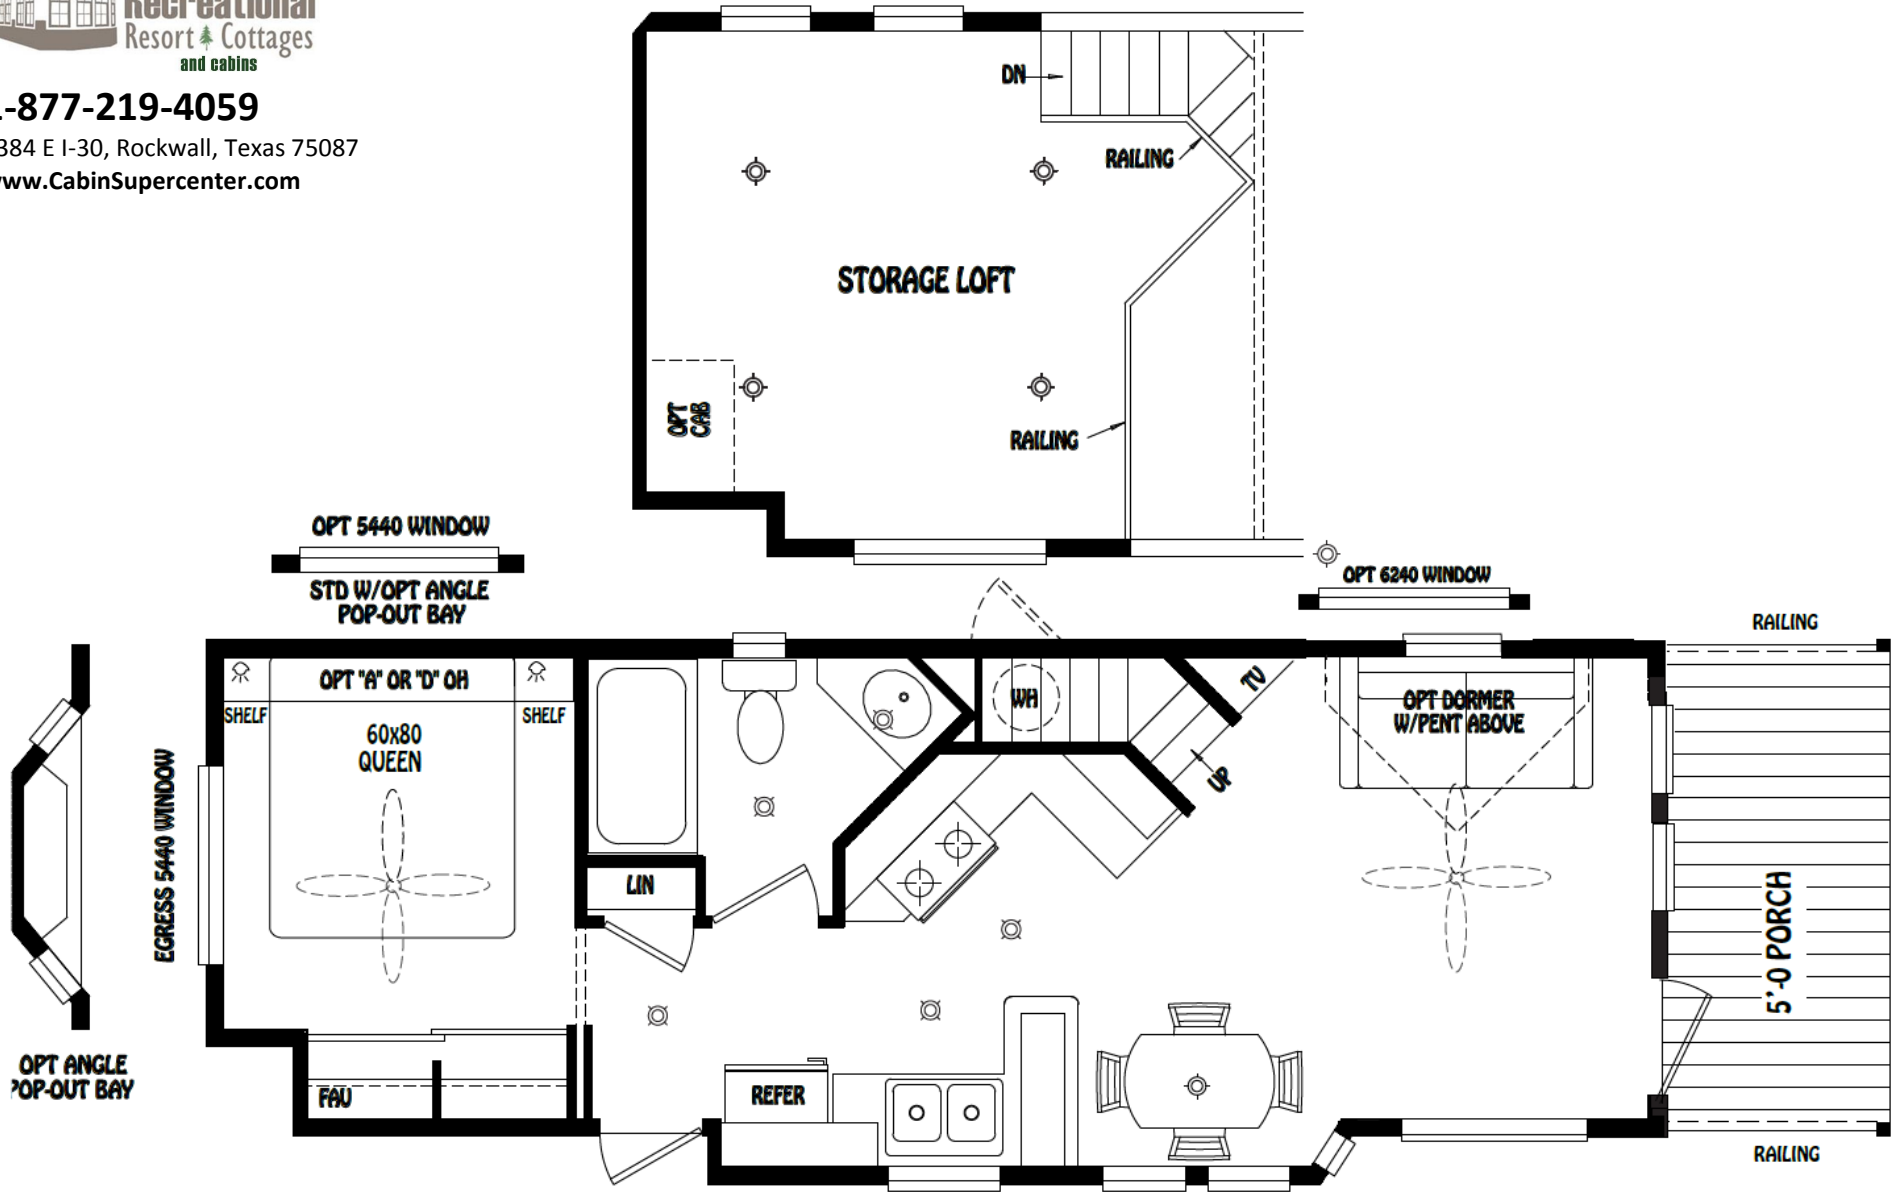

1-877-219-4059

4384 E I-30, Rockwall, Texas 75087

www.CabinSupercenter.com

Creekside Cabin CC-12

Standard with Loft and 5' Front Porch