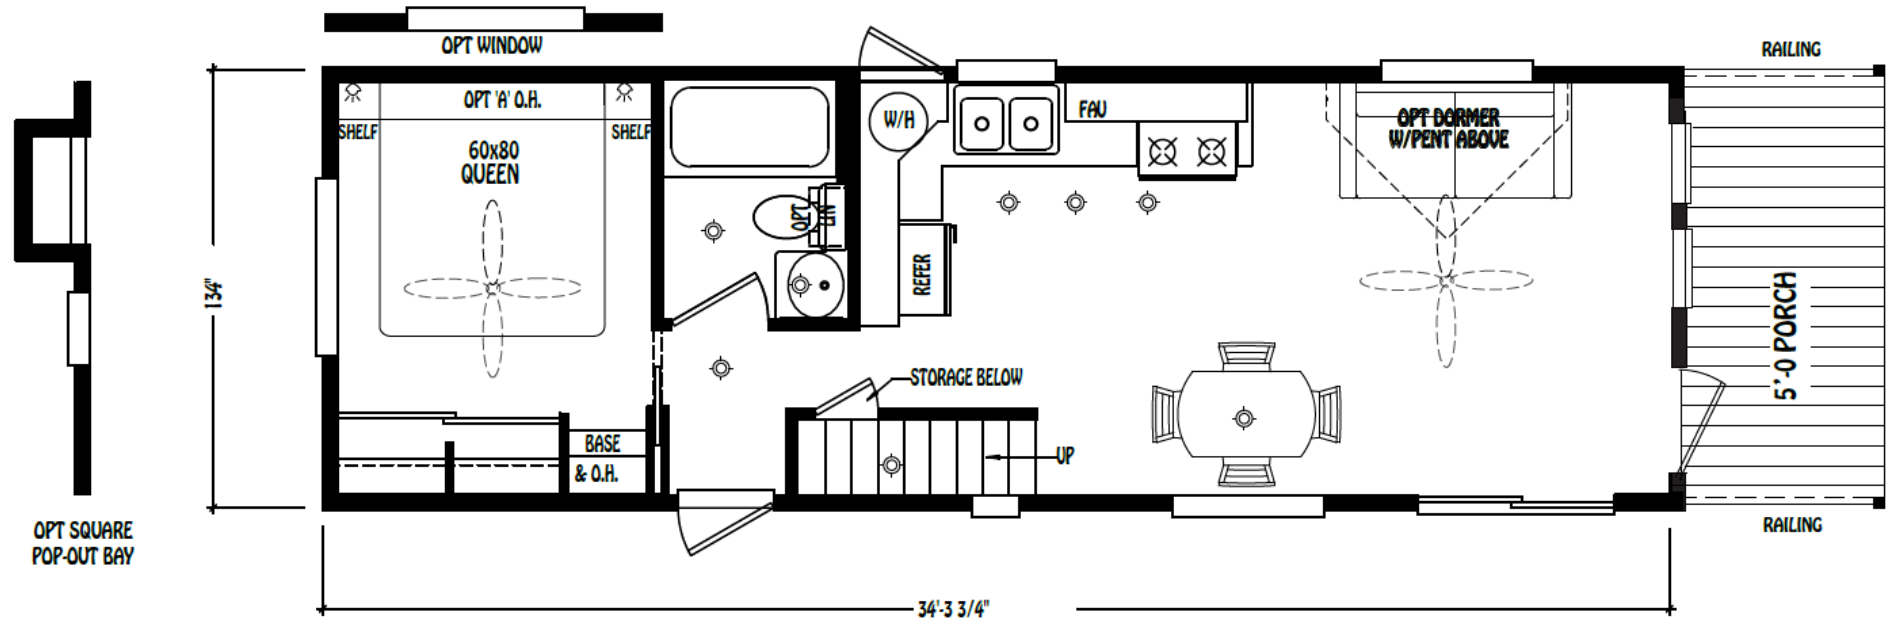

1-877-219-4059

4384 E I-30, Rockwall, Texas 75087

www.CabinSupercenter.com

Creekside Cabin CC-9