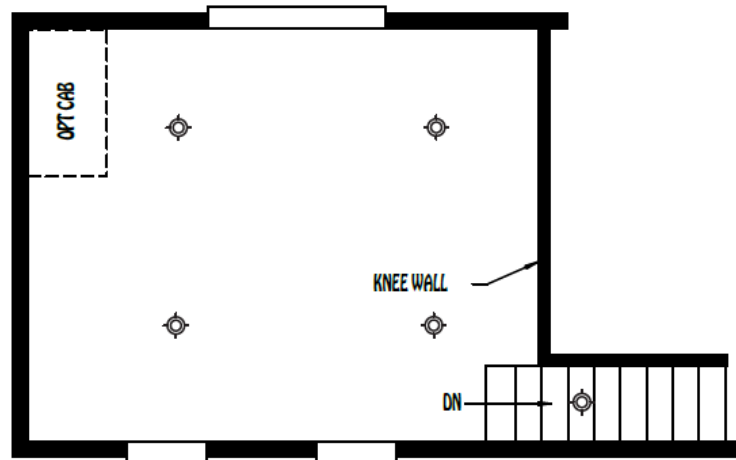

1-877-219-4059

4384 E I-30, Rockwall, Texas 75087

www.CabinSupercenter.com

Creekside Cabin CC-9